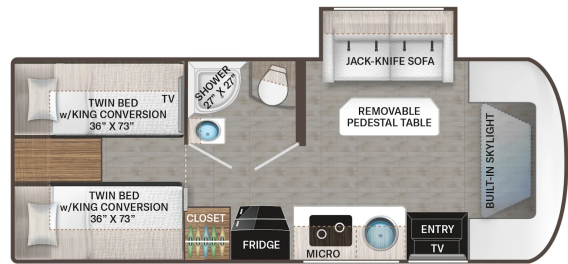

Originally \$228,595.00

SPECIFICATIONS

Year	2024
Manufacturer	THOR MOTOR COACH
Brand	Gemini
Model	24KB AWD
Type	Motorhome
Class	B
Fuel Type	Gas
Status	New
Stock #	Gemini 2432
Financing Available	✓
Warranty Available	✓
Odometer	0 kms.
VIN	N/A
Chassis	2023 Ford Transit AWD
Engine	N/A
Transmission	AUTO
Suspension	N/A
Leveling	N/A
Exterior Length	25.1 ft.
Dry Weight	N/A lbs.
Sleeping Capacity	3 person(s)
Interior Colour	Silverpointe III
Exterior Colour	Wrought Iron
Slideouts	1