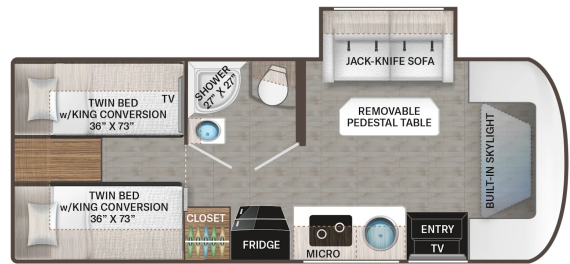

SPECIFICATIONS

Year	2024
Manufacturer	THOR MOTOR COACH
Brand	Gemini
Model	24KB AWD
Type	Motorhome
Class	B
Fuel Type	Gas
Status	New
Stock #	Gemini 2432
Financing Available	✓
Warranty Available	✓
Odometer	0 kms.
VIN	N/A
Chassis	2023 Ford Transit AWD
Engine	N/A
Transmission	AUTO
Suspension	N/A
Leveling	N/A
Exterior Length	25.1 ft.
Dry Weight	N/A lbs.
Sleeping Capacity	3 person(s)
Interior Colour	Silverpointe III
Exterior Colour	Wrought Iron
Slideouts	1