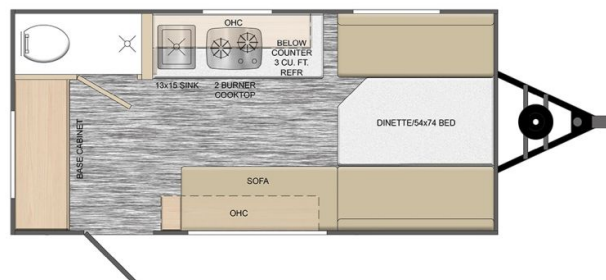

SPECIFICATIONS

Year	2024
Manufacturer	TRAVEL LITE
Brand	ROVE LITE
Model	14FD
Type	Travel Trailer
Status	New
Stock #	21550
Financing Available	✘
Warranty Available	✘
Suspension	N/A
Leveling	N/A
Exterior Length	16.5 ft.
Dry Weight	2123 lbs.
Sleeping Capacity	2 person(s)
Interior Colour	White Oak Azdel
Exterior Colour	White
Slideouts	N/A

Disclaimer: Product information, pricing and photos are as accurate as possible and are subject to change without notice.

SELLING FEATURES

The 2024 Rove Lite 14FD, by Travel Lite, gives you everything you need with lighter tow weights. This travel trailer features a four seat bench dinette, a power awning & sleeps up to 2 people. All Rove Lites are backed with a 1 year manufacturer limited factory warranty. Start enjoying everythi...

OPTIONS & EQUIPMENT

- STEREO - AM/FM/STEREO W/INSIDE/OUTSIDE SPEAKERS
- HD TV/AM/FM STEREO W/INSIDE/OUTSIDE SPEAKERS
- OUTSIDE SHOWER
- RVIA COMPLIANCE
- CSA CONSTRUCTION
- ROOF RACK - INCLUDING (2) CROSS RAILS
- OFF ROAD PACKAGE
- WHITE EXTERIOR COLOR
- WHITE OAK AZDEL DECOR
- RL CAMP
- ELECTRIC TONGUE JACK
- ADDITIONAL STABILIZER JACKS IN FRONT
- ELECTRIC SIDE AWNING
- ENTRY DOOR STEP
- A/C - SIDE MOUNTED A/C