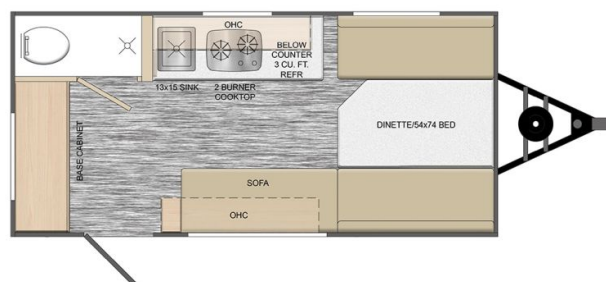

\$166 Bi-Weekly

SPECIFICATIONS

Year	2024
Manufacturer	TRAVEL LITE
Brand	ROVE LITE
Model	14FD
Type	Travel Trailer
Status	New
Stock #	21550
Financing Available	✘
Warranty Available	✘
Suspension	N/A
Leveling	N/A
Exterior Length	16.5 ft.
Dry Weight	2123 lbs.
Sleeping Capacity	2 person(s)
Interior Colour	White Oak Azdel
Exterior Colour	White
Slideouts	N/A

Disclaimer: Product information, pricing and photos are as accurate as possible and are subject to change without notice.

SELLING FEATURES

The 2024 Rove Lite 14FD, by Travel Lite, gives you everything you need with lighter tow weights. This travel trailer features a four seat bench dinette, a power awning & sleeps up to 2 people. All Rove Lites are backed with a 1 year manufacturer limited factory warranty. Start enjoying everythi...

OPTIONS & EQUIPMENT

- STEREO - AM/FM/STEREO W/INSIDE/OUTSIDE SPEAKERS
- HD TV/AM/FM STEREO W/INSIDE/OUTSIDE SPEAKERS
- OUTSIDE SHOWER
- RVIA COMPLIANCE
- CSA CONSTRUCTION
- ROOF RACK - INCLUDING (2) CROSS RAILS
- OFF ROAD PACKAGE
- WHITE EXTERIOR COLOR
- WHITE OAK AZDEL DECOR
- RL CAMP
- ELECTRIC TONGUE JACK
- ADDITIONAL STABILIZER JACKS IN FRONT
- ELECTRIC SIDE AWNING
- ENTRY DOOR STEP
- A/C - SIDE MOUNTED A/C