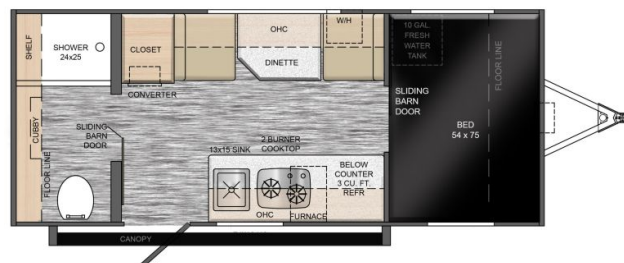

\$186 Bi-Weekly

SPECIFICATIONS

Year	2024
Manufacturer	TRAVEL LITE
Brand	ROVE LITE
Model	16RB
Type	Travel Trailer
Status	New
Stock #	21552
Financing Available	✘
Warranty Available	✘
Suspension	N/A
Leveling	N/A
Exterior Length	18.9 ft.
Dry Weight	2285 lbs.
Sleeping Capacity	3 person(s)
Interior Colour	White Oak Azdel
Exterior Colour	White
Slideouts	N/A