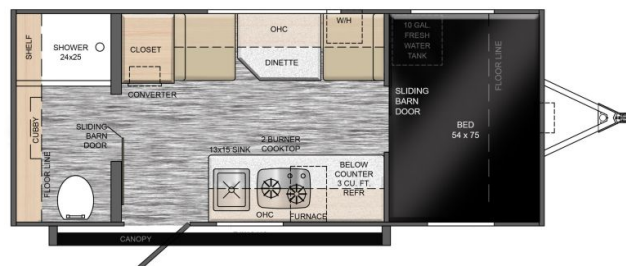

\$163 Bi-Weekly

2024 TRAVEL LITE ROVE LITE 16RB

SPECIFICATIONS

Year	2024
Manufacturer	TRAVEL LITE
Brand	ROVE LITE
Model	16RB
Type	Travel Trailer
Status	New
Stock #	21552
Financing Available	✘
Warranty Available	✘
Suspension	N/A
Leveling	N/A
Exterior Length	18.9 ft.
Dry Weight	2285 lbs.
Sleeping Capacity	3 person(s)
Interior Colour	White Oak Azdel
Exterior Colour	White
Slideouts	N/A