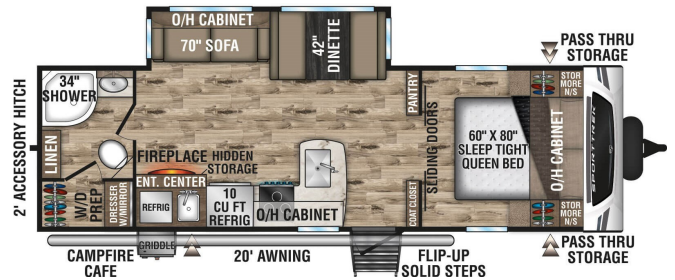

SPECIAL UNIT

2024 VENTURE SPORTTREK 271VMB

SPECIFICATIONS

Year	2024
Manufacturer	VENTURE
Brand	SPORTTREK
Model	271VMB
Type	Travel Trailer
Status	New
Stock #	24R008
Financing Available	✓
Warranty Available	✓
Suspension	N/A
Leveling	N/A
Exterior Length	30.7 ft.
Dry Weight	6520 lbs.
Sleeping Capacity	6 person(s)
Interior Colour	N/A
Exterior Colour	Fiberglass
Slideouts	1

Disclaimer: Product information, pricing and photos are as accurate as possible and are subject to change without notice.

SELLING FEATURES

Specifications and Features:

- Length (ft): 30'8"
- Width (ft): 8'0"
- Height (ft): 11'4"
- Interior Height (ft): 6'10"
- GVWR (lbs): 9160
- Dry Weight (lbs): 6610
- Payload Capacity (lbs): 2550
- Hitch Weight (lbs): 820
- Number Of Fresh Water Holding Tanks: 1
- Total Fresh Water Tank Capacity: