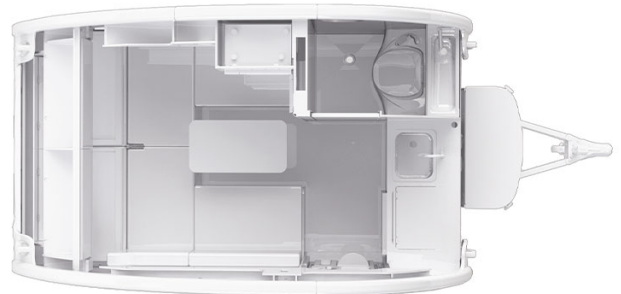

## 2023 nuCamp TAB 320 S BOONDOCK

### SPECIFICATIONS

Year	2023
Manufacturer	nuCamp
Brand	TAB
Model	320 S BOONDOCK
Type	Teardrop Trailer
Status	New
Stock #	005370
Financing Available	✓
Warranty Available	✓
Suspension	N/A
Leveling	Manual
Exterior Length	15.3 ft.
Dry Weight	2045 lbs.
Sleeping Capacity	2 person(s)
Interior Colour	N/A
Exterior Colour	Fibreglass
Slideouts	N/A

### SELLING FEATURES

The classic teardrop trailer!

Features:

- **T@B 320 Convenience Package:** Acrylic Dual Pane Windows, Alde® Central Heat/Hot Water System, Automatic Battery Cutoff Switch, Bluetooth® Media Center w/19" TV, Central Air Conditioning, Custom Screen/Shade System, Diamond Plate LP Tub, Entry Step Light, Exterior LP Hook-Up, Exterior Lagun Bracket, Lithium Switch Power Converter, Molded-In Keder Rail, Nautilus Water Management System, Power Roof Fan, Soft Close Cabinetry, Solar Roof Package
- **Boondock Package:** Aggressive Off-Road Tires, Aluminum Platform, Boondock Entry Handle & Graphics, Custom Built Rear Aluminum Cage, Heavy-Duty Entry Door Step, Heavy-Duty Pitched Axle, Made-To-Order Boondock Fenders
- Sleeps up to 2-u-dinette that folds down to a bed
- Kitchen includes fridge, stovetop, sink and storage
- Wet bath includes shower, toilet and side portal window
- Entertainment space with TV and stereo
- Lagun interior/exterior table mount
- Roof rack
- Exterior baggage door
- Includes deep cycle marine battery and propane tank
- Full manufacturer's warranty
- Dry weight of 2,045lbs