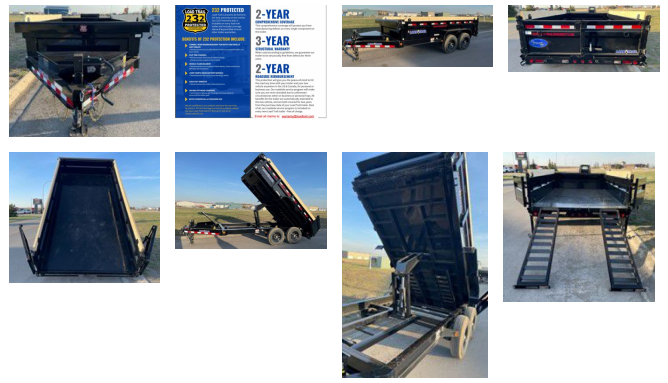

\$368 Monthly

**2024 LOAD TRAIL LOW PROFILE DUMP TRAILER DL14**

**SPECIFICATIONS**

Year	2024
Manufacturer	LOAD TRAIL
Brand	LOW PROFILE DUMP TRAILER
Model	DL14
Type	Dump Trailer
Status	New
Stock #	303142
Financing Available	✘
Warranty Available	✘
Location	High River
Exterior Length	14.0 ft. (168 inches)
GVWR	14000 lbs.
Exterior Width	7.00 ft. (84 inches)
Colour	Black

Disclaimer: Product information, pricing and photos are as accurate as possible and are subject to change without notice.

**SELLING FEATURES**

4C's is the ONLY company with a price match guarantee - Spec no one beats our price, or we give you \$500, bring in a quote and we will show you the difference. **UNLIKE OTHER DUMPBOXES THAT ARE BUILT LIKE A TIN-CAN; THAT HAVE 12 GAUGE SIDES AND NEXT TO NO STRUCTURAL SUPPORT UNDER FLOOR, OBVIOUS STR...**