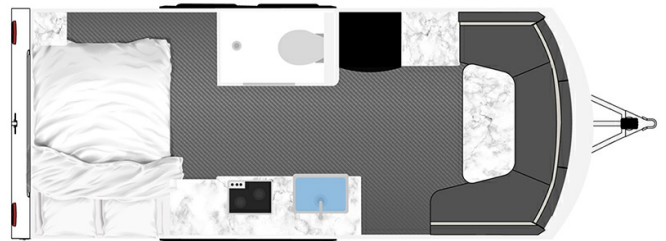

SPECIAL UNIT

\$84,995.00

Originally \$85,995

2025 INTECH RV AUCTA MAGNOLIA ROVER

SPECIFICATIONS

Year	2025
Manufacturer	INTECH RV
Brand	AUCTA
Model	MAGNOLIA ROVER
Type	Travel Trailer
Status	New
Stock #	N018324
Suspension	N/A
Leveling	Manual
Exterior Length	22.5 ft.
Dry Weight	4850 lbs.
Sleeping Capacity	4 person(s)
Interior Colour	N/A
Exterior Colour	One Piece Fiberglass
Slideouts	N/A

Disclaimer: Product information, pricing and photos are as accurate as possible and are subject to change without notice.

SELLING FEATURES

Specifications and Features:

- Length (ft): 22'6"
- Width (ft): 8'4"
- Height (ft): 10'7"
- Interior Height (ft): 6'11"
- GVWR (lbs): 7500
- Dry Weight (lbs): 5200
- Payload Capacity (lbs): 1850
- Number Of Fresh Water Holding Tanks: 1
- Total Fresh Water Tank Capacity (gal): 44
- Number Of G...