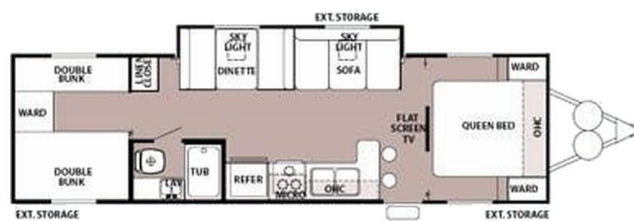

### SPECIFICATIONS

Year	2009
Manufacturer	FOREST RIVER
Brand	GREY WOLF
Model	29BH
Type	Travel Trailer
Status	PreOwned
Stock #	21516
Financing Available	✘
Warranty Available	✘
Suspension	N/A
Leveling	N/A
Exterior Length	34.0 ft.
Dry Weight	5831 lbs.
Sleeping Capacity	10 person(s)
Interior Colour	Brown / Gray
Exterior Colour	White / Gray
Slideouts	1