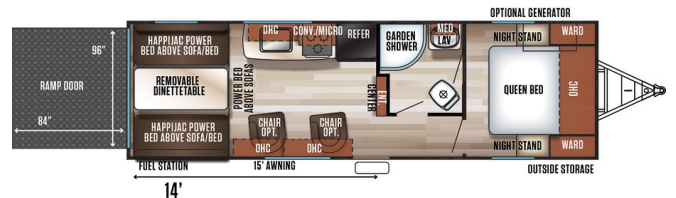

Disclaimer: Product information, pricing and photos are as accurate as possible and are subject to change without notice.

SELLING FEATURES

2018 WolfPack 24PACK14 is available on our lot. In excellent condition, this toy hauler comes with a party patio in the back to extend your living space. The happy-jack bed system offers stacked double beds for extra sleeping if needed. Check it out before it's gone...we don't get toy haulers o...