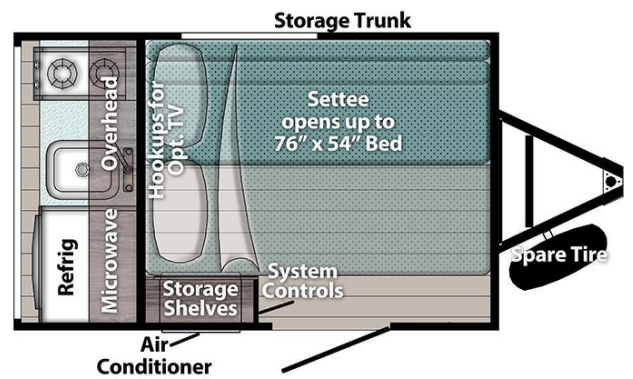

SPECIAL UNIT

\$15,900.00

Originally \$16,900

2023 GULFSTREAM TRAIL BOSS 1090K

SPECIFICATIONS

Year	2023
Manufacturer	GULFSTREAM
Brand	TRAIL BOSS
Model	1090K
Type	Travel Trailer
Status	New
Stock #	77-14764
Financing Available	✓
Warranty Available	✓
Suspension	N/A
Leveling	Manual
Exterior Length	11.9 ft.
Dry Weight	1507 lbs.
Sleeping Capacity	2 person(s)
Interior Colour	N/A
Exterior Colour	N/A
Slideouts	N/A

Disclaimer: Product information, pricing and photos are as accurate as possible and are subject to change without notice.

SELLING FEATURES

Trail Boss Features

11' 9" - 1500LBS

Cascade Package (required)

- 5,000 BTU Air Conditioner
- 19,000 BTU Gas Furnace
- Hookups for optional TV
- Multiple 110V and USB Power Outlets
- Omnidirectional Roof-Mount Broadcast TV Antenna
- 2-Burner Gas Cook Top w/Glass Cover
- Gas/Electric Ref...