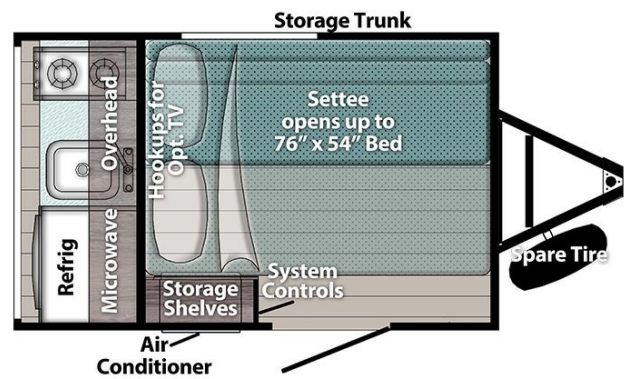

SPECIAL UNIT

\$15,500.00

Originally \$16,900

\$41 Weekly

2023 GULFSTREAM TRAIL BOSS 1090K

SPECIFICATIONS

Year	2023
Manufacturer	GULFSTREAM
Brand	TRAIL BOSS
Model	1090K
Type	Travel Trailer
Status	New
Stock #	77-14764
Financing Available	✓
Warranty Available	✓
Suspension	N/A
Leveling	Manual
Exterior Length	11.9 ft.
Dry Weight	1507 lbs.
Sleeping Capacity	2 person(s)
Interior Colour	N/A
Exterior Colour	N/A
Slideouts	N/A

Disclaimer: Product information, pricing and photos are as accurate as possible and are subject to change without notice.

SELLING FEATURES

Trail Boss Features

11' 9" - 1500LBS

Cascade Package (required)

- 5,000 BTU Air Conditioner
- 19,000 BTU Gas Furnace
- Hookups for optional TV
- Multiple 110V and USB Power Outlets
- Omnidirectional Roof-Mount Broadcast TV Antenna
- 2-Burner Gas Cook Top w/Glass Cover
- Gas/Electric Ref...