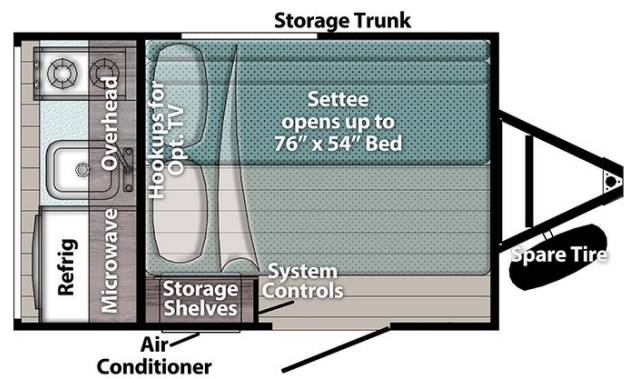

SPECIAL UNIT

2023 GULFSTREAM TRAIL BOSS 1090K

SPECIFICATIONS

| | |
|---------------------|----------------|
| Year | 2023 |
| Manufacturer | GULFSTREAM |
| Brand | TRAIL BOSS |
| Model | 1090K |
| Type | Travel Trailer |
| Status | New |
| Stock # | 77-14764 |
| Financing Available | ✓ |
| Warranty Available | ✓ |
| Suspension | N/A |
| Leveling | Manual |
| Exterior Length | 11.9 ft. |
| Dry Weight | 1507 lbs. |
| Sleeping Capacity | 2 person(s) |
| Interior Colour | N/A |
| Exterior Colour | N/A |
| Slideouts | N/A |

Disclaimer: Product information, pricing and photos are as accurate as possible and are subject to change without notice.

SELLING FEATURES

Trail Boss Features

11' 9" - 1500LBS

Cascade Package (required)

- 5,000 BTU Air Conditioner
- 19,000 BTU Gas Furnace
- Hookups for optional TV
- Multiple 110V and USB Power Outlets
- Omnidirectional Roof-Mount Broadcast TV Antenna
- 2-Burner Gas Cook Top w/Glass Cover
- Gas/Electric Ref...