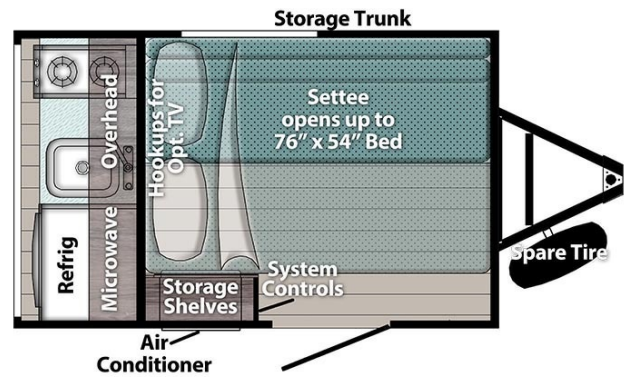

SPECIAL UNIT

\$15,500.00

Originally \$16,900

\$41 Weekly

2023 GULFSTREAM TRAIL BOSS 1090K

SPECIFICATIONS

Year	2023
Manufacturer	GULFSTREAM
Brand	TRAIL BOSS
Model	1090K
Type	Travel Trailer
Status	New
Stock #	77-14763
Financing Available	✓
Warranty Available	✓
Suspension	N/A
Leveling	Manual
Exterior Length	11.9 ft.
Dry Weight	1507 lbs.
Sleeping Capacity	2 person(s)
Interior Colour	N/A
Exterior Colour	N/A
Slideouts	N/A

Disclaimer: Product information, pricing and photos are as accurate as possible and are subject to change without notice.

SELLING FEATURES

Trail Boss Features

11' 9" - 1500LBS

Cascade Package (required)

- 5,000 BTU Air Conditioner
- 19,000 BTU Gas Furnace
- Hookups for optional TV
- Multiple 110V and USB Power Outlets
- Omnidirectional Roof-Mount Broadcast TV Antenna
- 2-Burner Gas Cook Top w/Glass Cover
- Gas/Electric Ref...