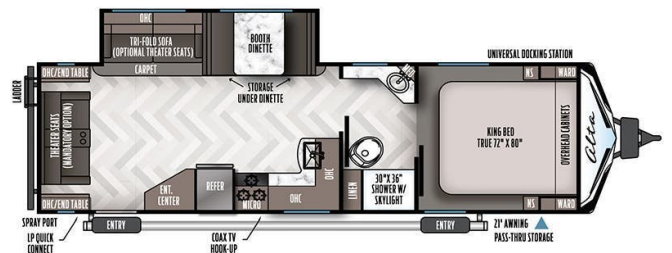

SPECIAL UNIT

\$58,995.00

Originally \$77,974

\$157 Weekly

2024 EAST TO WEST ALTA 2850KRL

SPECIFICATIONS

Year	2024
Manufacturer	EAST TO WEST
Brand	ALTA
Model	2850KRL
Type	Travel Trailer
Status	New
Stock #	2850KRL
Financing Available	✓
Warranty Available	✓
Suspension	N/A
Leveling	Electric
Exterior Length	33.7 ft.
Dry Weight	6851 lbs.
Sleeping Capacity	6 person(s)
Interior Colour	N/A
Exterior Colour	Azdel Fibreglass (NO DELAMINATION!!!)
Slideouts	1

Disclaimer: Product information, pricing and photos are as accurate as possible and are subject to change without notice.

SELLING FEATURES

Come on down and check out this Alta travel trailer that features a rear living area and a front private bedroom. Fully loaded with power stabilizer jacks, solar package, power tongue jack, tool box storage, spray port, 21' awning, MoRRyde steps, AC, furnace, Goodyear Endurance tires, and more!

OPTIONS & EQUIPMENT

Awning 19'	Aluminum Wheels	1 Air Conditioning Unit(s) - Size: 15000	Back Flush	Battery Tray	AC/DC Converter	Dual Wheels
Enclosed Underbelly	Fireplace	Fully Furnished	Stabilizer Jacks	LPG Detector	Outside Shower	
Rack and Ladder	Smoke Detector	Solar Panel	Spare with Carrier	Toilet Facilities	Television	
Demand Water Heater						