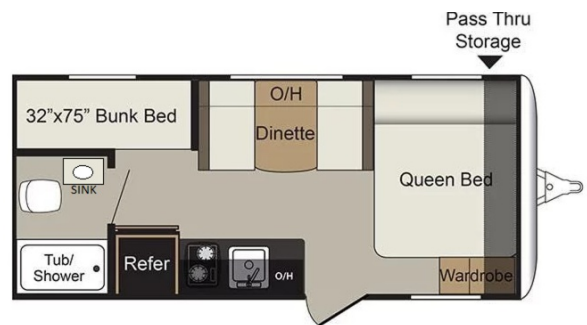

SPECIAL UNIT

2024 KEYSTONE PASSPORT MINI 170BH

SPECIFICATIONS

Year	2024
Manufacturer	KEYSTONE
Brand	PASSPORT
Model	MINI 170BH
Type	Travel Trailer
Status	New
Stock #	24R006
Financing Available	✓
Warranty Available	✓
Suspension	N/A
Leveling	N/A
Exterior Length	21.4 ft.
Dry Weight	3550 lbs.
Sleeping Capacity	6 person(s)
Interior Colour	N/A
Exterior Colour	Fiberglass
Slideouts	N/A

Disclaimer: Product information, pricing and photos are as accurate as possible and are subject to change without notice.

SELLING FEATURES

Specifications and Features:

- Length (ft): 21'5"
- Height (ft): 10'5"
- GVWR (lbs): 4825
- Dry Weight (lbs): 3485
- Payload Capacity (lbs): 1340
- Hitch Weight (lbs): 425
- Number Of Fresh Water Holding Tanks: 1
- Total Fresh Water Tank Capacity (gal): 37
- Number Of Gray Water Holding Tanks...