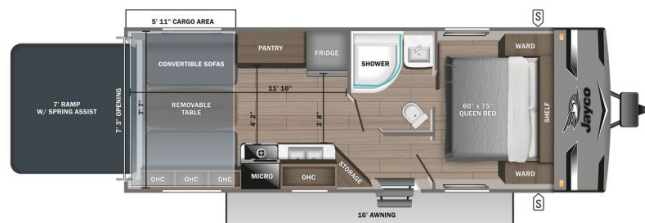

\$192 Bi-Weekly

2024 JAYCO JAY FLIGHT 236TH

SPECIFICATIONS

Year	2024
Manufacturer	JAYCO
Brand	JAY FLIGHT
Model	236TH
Type	Toy Hauler
Status	New
Stock #	21483
Financing Available	✘
Warranty Available	✘
Suspension	N/A
Leveling	N/A
Exterior Length	28.4 ft.
Dry Weight	5229 lbs.
Sleeping Capacity	4 person(s)
Interior Colour	Classic Farmhouse
Exterior Colour	White / Gray
Slideouts	N/A

Disclaimer: Product information, pricing and photos are as accurate as possible and are subject to change without notice.

SELLING FEATURES

The 2024 Jay Flight 236TH, by Jayco, is a great choice whether you are out for adventure, or just need some extra storage or work space. This toy hauler travel trailer features a rear party deck, can carry up to 1840 lbs of cargo & sleeps up to 4 people. All Jay Flights are backed with a 2 year m...