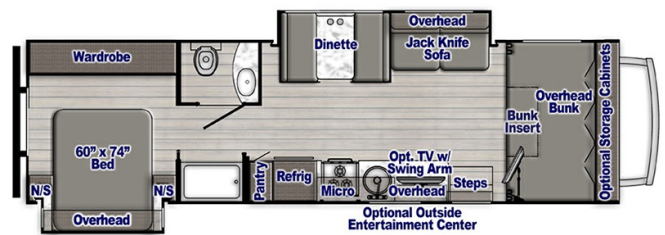

2024 GULF STREAM CONQUEST 6320D

\$148,000.00

Originally \$198,780.00

SPECIFICATIONS

Year	2024
Manufacturer	GULF STREAM
Brand	CONQUEST
Model	6320D
Type	Motorhome
Class	C
Fuel Type	Gas
Status	New
Stock #	24GS001
Financing Available	✘
Warranty Available	✘
Odometer	0 kms.
VIN	1FDXE4FN6RDD17874
Chassis	Ford E450
Engine	325HP V8
Transmission	AUTO
Suspension	N/A
Leveling	N/A
Exterior Length	32.9 ft.
Dry Weight	14500 lbs.
Sleeping Capacity	8 person(s)
Interior Colour	N/A
Exterior Colour	Fiberglass
Slideouts	2

Under the hood, you'll find a robust Ford V8 engine that roars with 325 hors..

OPTIONS & EQUIPMENT

- HVAC
- AUDIO & COMMUNICATION
- CONVENIENCE
- PAINT & FINISH
- ELECTRICAL
- EXTERIOR
- HVAC
- IDENTIFICATION
- INTERIOR
- EXTERIOR
- INTERIOR
- PAINT & FINISH
- SEATS
- WHEELS & TIRES
- AUDIO & COMMUNICATION