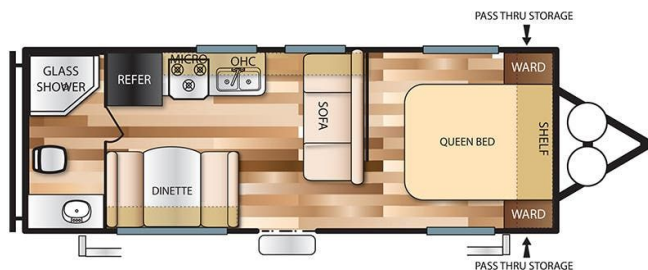

2017 FOREST RIVER SALEM CRUISE LITE 241QBXL

SPECIFICATIONS

Year	2017
Manufacturer	FOREST RIVER
Brand	SALEM CRUISE LITE
Model	241QBXL
Type	Travel Trailer
Status	PreOwned
Stock #	21462
Financing Available	✘
Warranty Available	✘
Suspension	N/A
Leveling	N/A
Exterior Length	26.4 ft.
Dry Weight	4465 lbs.
Sleeping Capacity	6 person(s)
Interior Colour	Brown
Exterior Colour	White / Gray
Slideouts	N/A

Disclaimer: Product information, pricing and photos are as accurate as possible and are subject to change without notice.

SELLING FEATURES

The 2017 Salem Cruise Lite 241QBXL, by Forest River, is a great way to introduce your family to the RV lifestyle. This travel trailer features a jack-knife sofa, a four seat bench dinette & sleeps up to 6 people. Start enjoying everything the RV lifestyle has to offer with an RV from Sicard RV.

Sp...

OPTIONS & EQUIPMENT

- FRONT POWER TONGUE JACK
- JACK-KNIFE SOFA
- FOUR SEAT BENCH DINETTE
- MICROWAVE
- 3-BURNER STOVE TOP
- QUEEN BED

Powered by focusRV