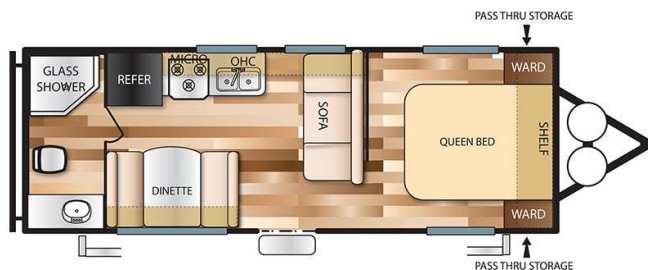

\$109 Bi-Weekly

2017 FOREST RIVER SALEM CRUISE LITE 241QBXL

SPECIFICATIONS

Year	2017
Manufacturer	FOREST RIVER
Brand	SALEM CRUISE LITE
Model	241QBXL
Type	Travel Trailer
Status	PreOwned
Stock #	21462
Financing Available	✘
Warranty Available	✘
Suspension	N/A
Leveling	N/A
Exterior Length	26.4 ft.
Dry Weight	4465 lbs.
Sleeping Capacity	6 person(s)
Interior Colour	Brown
Exterior Colour	White / Gray
Slideouts	N/A

Disclaimer: Product information, pricing and photos are as accurate as possible and are subject to change without notice.

SELLING FEATURES

The 2017 Salem Cruise Lite 241QBXL, by Forest River, is a great way to introduce your family to the RV lifestyle. This travel trailer features a jack-knife sofa, a four seat bench dinette & sleeps up to 6 people. Start enjoying everything the RV lifestyle has to offer with an RV from Sicard RV.

Sp...

OPTIONS & EQUIPMENT

- FRONT POWER TONGUE JACK
- JACK-KNIFE SOFA
- FOUR SEAT BENCH DINETTE
- MICROWAVE
- 3-BURNER STOVE TOP
- QUEEN BED

Powered by focusRV