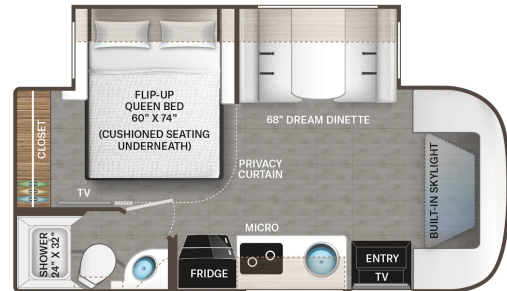

### SPECIFICATIONS

Year	2024
Manufacturer	THOR MOTOR COACH
Brand	Gemini
Model	23TW AWD
Type	Motorhome
Class	B
Fuel Type	Gas
Status	New
Stock #	Gemini 2426
Financing Available	✓
Warranty Available	✓
Odometer	0 kms.
VIN	N/A
Chassis	2023 Ford Transit AWD
Engine	N/A
Transmission	AUTO
Suspension	N/A
Leveling	N/A
Exterior Length	23.7 ft.
Dry Weight	N/A lbs.
Sleeping Capacity	N/A person(s)
Interior Colour	Silverpointe III
Exterior Colour	White
Slideouts	1