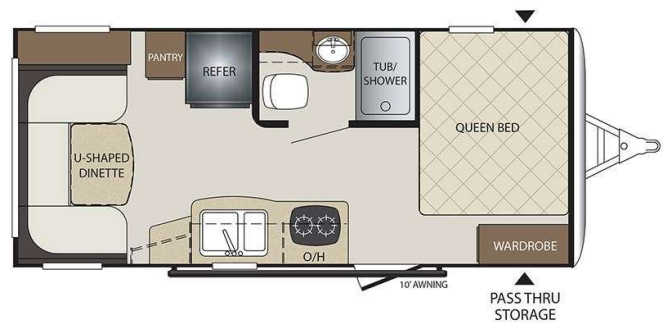

SPECIAL UNIT

2024 KEYSTONE PASSPORT MINI 190RD

SPECIFICATIONS

Year	2024
Manufacturer	KEYSTONE
Brand	PASSPORT
Model	MINI 190RD
Type	Travel Trailer
Status	New
Stock #	24R003
Financing Available	✓
Warranty Available	✓
Suspension	N/A
Leveling	N/A
Exterior Length	21.1 ft.
Dry Weight	3560 lbs.
Sleeping Capacity	4 person(s)
Interior Colour	N/A
Exterior Colour	Fiberglass
Slideouts	N/A

Disclaimer: Product information, pricing and photos are as accurate as possible and are subject to change without notice.

SELLING FEATURES

Specifications and Features:

- Length (ft): 21'11"
- Height (ft): 10'5"
- GVWR (lbs): 4820
- Dry Weight (lbs): 3510
- Payload Capacity (lbs): 1310
- Hitch Weight (lbs): 420
- Number Of Fresh Water Holding Tanks: 1
- Total Fresh Water Tank Capacity (gal): 37
- Number Of Gray Water Holding Tank...

OPTIONS & EQUIPMENT

- PAINT & FINISH
- ELECTRICAL
- PAINT & FINISH
- INTERIOR
- HVAC
- INTERIOR
- ELECTRICAL
- HVAC