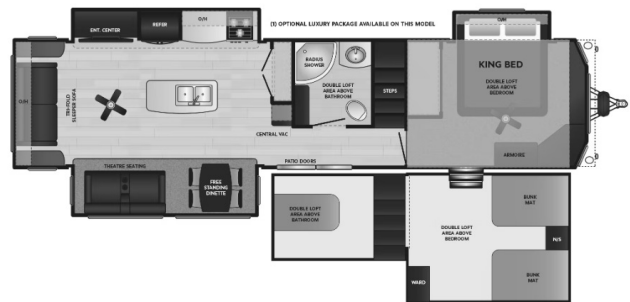

SPECIAL UNIT

$83,995.00

2025 KEYSTONE RETREAT 39FLFT

SPECIFICATIONS

Year	2025
Manufacturer	KEYSTONE
Brand	RETREAT
Model	39FLFT
Type	Park Model
Status	New
Stock #	1
Financing Available	✓
Suspension	N/A
Leveling	N/A
Exterior Length	40.9 ft.
Dry Weight	12907 lbs.
Sleeping Capacity	7 person(s)
Interior Colour	N/A
Exterior Colour	N/A
Slideouts	3

Disclaimer: Product information, pricing and photos are as accurate as possible and are subject to change without notice.

Powered by focusRV