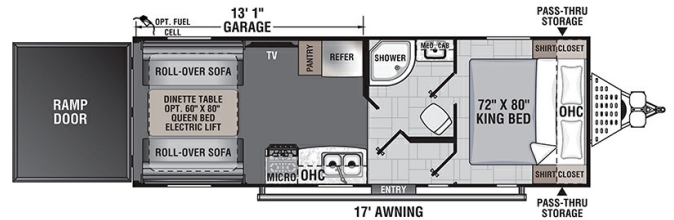

### SPECIFICATIONS

Year	2022
Manufacturer	FOREST RIVER
Brand	WORK & PLAY
Model	23LT
Type	Toy Hauler
Status	PreOwned
Stock #	47345A
Financing Available	✓
Warranty Available	For Purchase
Suspension	N/A
Leveling	N/A
Exterior Length	29.6 ft.
Dry Weight	5812 lbs.
Sleeping Capacity	6 person(s)
Interior Colour	N/A
Exterior Colour	Fiberglass
Slideouts	N/A

### SELLING FEATURES

Specifications and Features:

- Length (ft): 29'7"
- Width (ft): 8'6"
- Height (ft): 11'3"
- Interior Height (ft): 7'1"
- Dry Weight (lbs): 5812
- Payload Capacity (lbs): 3788
- Hitch Weight (lbs): 948
- Number Of Fresh Water Holding Tanks: 1
- Total Fresh Water Tank Capacity (gal): 98
- Numbe...