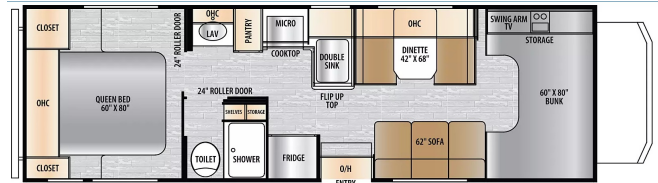

SPECIAL UNIT

\$119,995.00

Originally \$165,995

2024 FOREST RIVER EAST TO WEST ENTRADA 2700NS

SPECIFICATIONS

Year	2024
Manufacturer	FOREST RIVER
Brand	EAST TO WEST ENTRADA
Model	2700NS
Type	Motorhome
Class	C
Fuel Type	N/A
Status	New
Stock #	I1200
Financing Available	✓
Warranty Available	✓
Odometer	1154 kms.
VIN	N/A
Chassis	N/A
Engine	N/A
Transmission	N/A
Suspension	N/A
Leveling	N/A
Exterior Length	29.1 ft.
Dry Weight	10423 lbs.
Sleeping Capacity	6 person(s)
Interior Colour	N/A
Exterior Colour	N/A
Slideouts	N/A

Disclaimer: Product information, pricing and photos are as accurate as possible and are subject to change without notice.

SELLING FEATURES

Introducing the new 2024 EAST TO WEST Entrada 2700NS – a Class C gas motorhome that combines luxury, comfort, and convenience for the ultimate travel experience. Here's what makes this model stand out:

Highlights:

- **Rear Private Bedroom:** Enjoy a restful night's sleep on the queen-size bed,...

Powered by focusRV