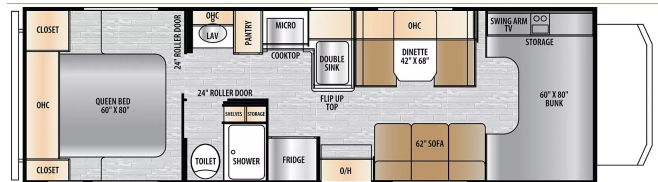

SPECIAL UNIT

\$119,995.00

Originally \$165,995

\$290 Weekly

2024 FOREST RIVER EAST TO WEST ENTRADA 2700NS

SPECIFICATIONS

Year	2024
Manufacturer	FOREST RIVER
Brand	EAST TO WEST ENTRADA
Model	2700NS
Type	Motorhome
Class	C
Fuel Type	N/A
Status	New
Stock #	I1200
Financing Available	✓
Warranty Available	✓
Odometer	1154 kms.
VIN	N/A
Chassis	N/A
Engine	N/A
Transmission	N/A
Suspension	N/A
Leveling	N/A
Exterior Length	29.1 ft.
Dry Weight	10423 lbs.
Sleeping Capacity	6 person(s)
Interior Colour	N/A
Exterior Colour	N/A
Slideouts	N/A

Disclaimer: Product information, pricing and photos are as accurate as possible and are subject to change without notice.

SELLING FEATURES

Introducing the new 2024 EAST TO WEST Entrada 2700NS – a Class C gas motorhome that combines luxury, comfort, and convenience for the ultimate travel experience. Here's what makes this model stand out:

Highlights:

- **Rear Private Bedroom:** Enjoy a restful night's sleep on the queen-size bed,...

Powered by focusRV