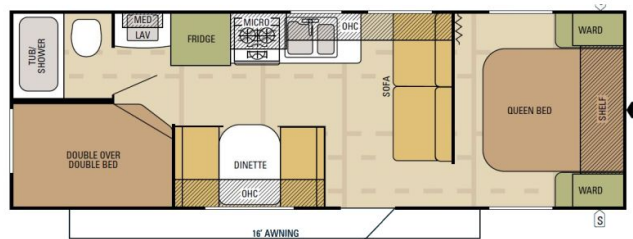

\$112 Bi-Weekly

2015 STARCRAFT AR-ONE MAXX 26BH

SPECIFICATIONS

Year	2015
Manufacturer	STARCRAFT
Brand	AR-ONE MAXX
Model	26BH
Type	Travel Trailer
Status	PreOwned
Stock #	21390
Financing Available	✘
Warranty Available	✘
Suspension	N/A
Leveling	N/A
Exterior Length	29.4 ft.
Dry Weight	4656 lbs.
Sleeping Capacity	10 person(s)
Interior Colour	Gray
Exterior Colour	White / Brown
Slideouts	N/A

Disclaimer: Product information, pricing and photos are as accurate as possible and are subject to change without notice.

SELLING FEATURES

The 2015 AR-One Maxx 26BH, by Starcraft, is a great way to introduce your family to the RV lifestyle. This travel trailer features bunk beds, a four seat bench dinette & sleeps up to 10 people. Start enjoying everything the RV lifestyle has to offer with an RV from Sicard RV.