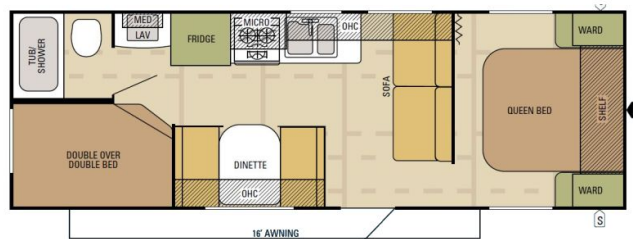

### SPECIFICATIONS

Year	2015
Manufacturer	STARCRAFT
Brand	AR-ONE MAXX
Model	26BH
Type	Travel Trailer
Status	PreOwned
Stock #	21390
Financing Available	✘
Warranty Available	✘
Suspension	N/A
Leveling	N/A
Exterior Length	29.4 ft.
Dry Weight	4656 lbs.
Sleeping Capacity	10 person(s)
Interior Colour	Gray
Exterior Colour	White / Brown
Slideouts	N/A