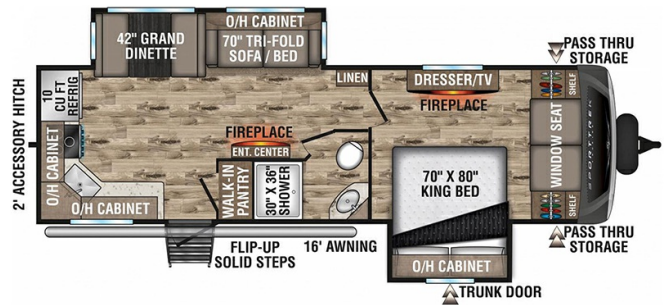

Disclaimer: Product information, pricing and photos are as accurate as possible and are subject to change without notice.

SELLING FEATURES

Specifications and Features:

- Length (ft): 31'6"
- Width (ft): 8'0"
- Height (ft): 11'4"
- Interior Height (ft): 6'10"
- Dry Weight (lbs): 7220
- Payload Capacity (lbs): 2045
- Hitch Weight (lbs): 780
- Number Of Fresh Water Holding Tanks: 1
- Total Fresh Water Tank Capacity (gal): 45
- Numb...