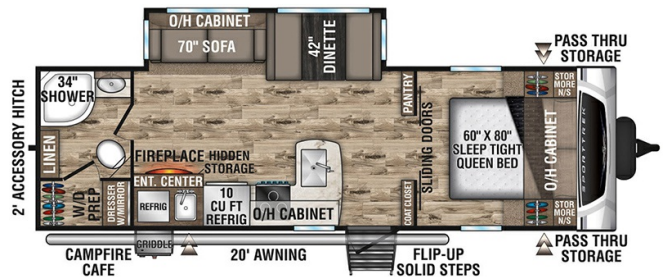

Disclaimer: Product information, pricing and photos are as accurate as possible and are subject to change without notice.

SELLING FEATURES

Specifications and Features:

- Length (ft): 30'8"
- Width (ft): 8'0"
- Height (ft): 11'4"
- Interior Height (ft): 6'10"
- Dry Weight (lbs): 6600
- Payload Capacity (lbs): 2560
- Hitch Weight (lbs): 750
- Number Of Fresh Water Holding Tanks: 1
- Total Fresh Water Tank Capacity (gal): 45
- Numb...