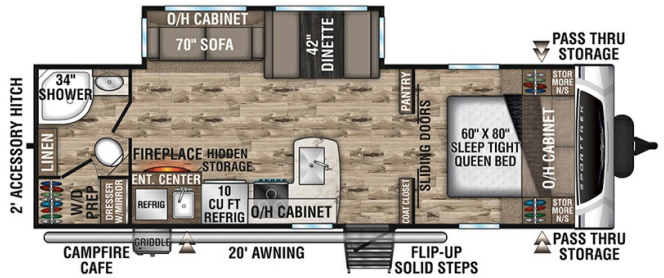

### SPECIFICATIONS

Year	2024
Manufacturer	VENTURE RV
Brand	SPORT TREK
Model	271VMB
Type	Travel Trailer
Status	New
Stock #	48533
Financing Available	✓
Warranty Available	Manufacturer
Suspension	N/A
Leveling	N/A
Exterior Length	30.7 ft.
Dry Weight	6600 lbs.
Sleeping Capacity	6 person(s)
Interior Colour	N/A
Exterior Colour	Fiberglass
Slideouts	1

### SELLING FEATURES

Specifications and Features:

- Length (ft): 30'8"
- Width (ft): 8'0"
- Height (ft): 11'4"
- Interior Height (ft): 6'10"
- Dry Weight (lbs): 6600
- Payload Capacity (lbs): 2560
- Hitch Weight (lbs): 750
- Number Of Fresh Water Holding Tanks: 1
- Total Fresh Water Tank Capacity (gal): 45
- Numb...