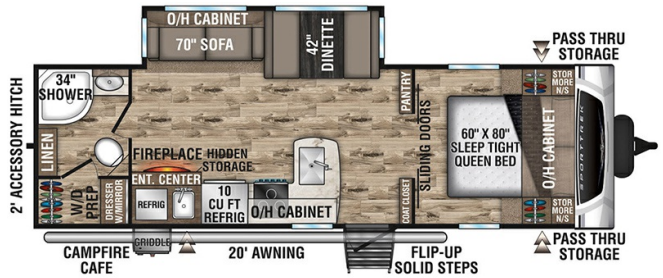

### SPECIFICATIONS

|                     |                |
|---------------------|----------------|
| Year                | 2024           |
| Manufacturer        | VENTURE RV     |
| Brand               | SPORT TREK     |
| Model               | 271VMB         |
| Type                | Travel Trailer |
| Status              | New            |
| Stock #             | 48531          |
| Financing Available | ✓              |
| Warranty Available  | Manufacturer   |
| Suspension          | N/A            |
| Leveling            | N/A            |
| Exterior Length     | 30.7 ft.       |
| Dry Weight          | 6600 lbs.      |
| Sleeping Capacity   | 6 person(s)    |
| Interior Colour     | N/A            |
| Exterior Colour     | Fiberglass     |
| Slideouts           | 1              |

### SELLING FEATURES

Specifications and Features:

- Length (ft): 30'8"
- Width (ft): 8'0"
- Height (ft): 11'4"
- Interior Height (ft): 6'10"
- Dry Weight (lbs): 6600
- Payload Capacity (lbs): 2560
- Hitch Weight (lbs): 750
- Number Of Fresh Water Holding Tanks: 1
- Total Fresh Water Tank Capacity (gal): 45
- Numb...