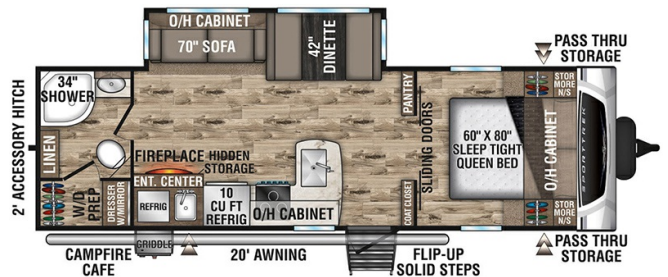

2024 VENTURE RV SPORT TREK 271VMB

MSRP \$78,980.00

\$298 Bi-Weekly

\$0 down @ 7.99% APR for 60/240 months
(\$29,083 C.O.B.) O.A.C.

Woody's Price \$68,980.00

SPECIFICATIONS

Year	2024
Manufacturer	VENTURE RV
Brand	SPORT TREK
Model	271VMB
Type	Travel Trailer
Status	New
Stock #	48531
Financing Available	✓
Warranty Available	Manufacturer
Suspension	N/A
Leveling	N/A
Exterior Length	30.7 ft.
Dry Weight	6600 lbs.
Sleeping Capacity	6 person(s)
Interior Colour	N/A
Exterior Colour	Fiberglass
Slideouts	1

Disclaimer: Product information, pricing and photos are as accurate as possible and are subject to change without notice.

SELLING FEATURES

Specifications and Features:

- Length (ft): 30'8"
- Width (ft): 8'0"
- Height (ft): 11'4"
- Interior Height (ft): 6'10"
- Dry Weight (lbs): 6600
- Payload Capacity (lbs): 2560
- Hitch Weight (lbs): 750
- Number Of Fresh Water Holding Tanks: 1
- Total Fresh Water Tank Capacity (gal): 45
- Numb...