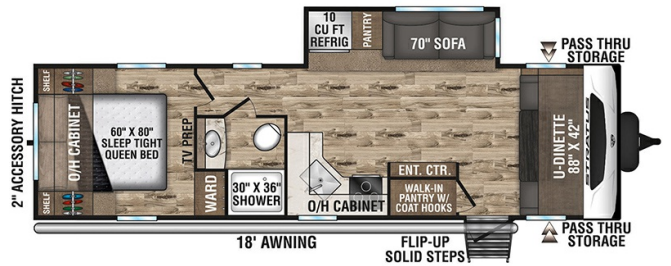

2024 VENTURE RV STRATUS 281VFD

MSRP \$74,980.00

\$276 Bi-Weekly

\$0 down @ 7.99% APR for 60/240 months

(\$26,974 C.O.B.) O.A.C.

Woody's Price \$63,980.00

SPECIFICATIONS

Year	2024
Manufacturer	VENTURE RV
Brand	STRATUS
Model	281VFD
Type	Travel Trailer
Status	New
Stock #	48527
Financing Available	✓
Warranty Available	Manufacturer
Suspension	N/A
Leveling	N/A
Exterior Length	32.3 ft.
Dry Weight	6370 lbs.
Sleeping Capacity	6 person(s)
Interior Colour	N/A
Exterior Colour	Fiberglass
Slideouts	1

Disclaimer: Product information, pricing and photos are as accurate as possible and are subject to change without notice.

SELLING FEATURES

Specifications and Features:

- Length (ft): 32'3"
- Width (ft): 8'0"
- Height (ft): 10'10"
- Interior Height (ft): 6'6"
- Dry Weight (lbs): 6370
- Payload Capacity (lbs): 2835
- Hitch Weight (lbs): 890
- Number Of Fresh Water Holding Tanks: 1
- Total Fresh Water Tank Capacity (gal): 45
- Numb...