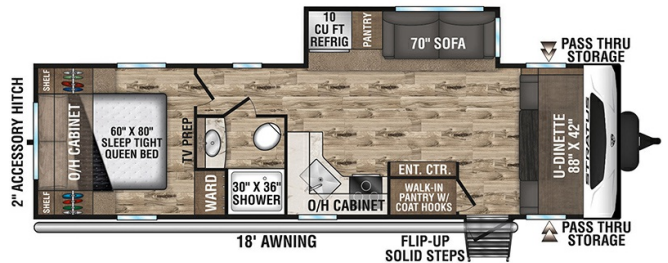

MSRP \$74,980.00

Woody's Price

2024 VENTURE RV STRATUS 281VFD

SPECIFICATIONS

Year	2024
Manufacturer	VENTURE RV
Brand	STRATUS
Model	281VFD
Type	Travel Trailer
Status	New
Stock #	48527
Financing Available	✓
Warranty Available	Manufacturer
Suspension	N/A
Leveling	N/A
Exterior Length	32.3 ft.
Dry Weight	6370 lbs.
Sleeping Capacity	6 person(s)
Interior Colour	N/A
Exterior Colour	Fiberglass
Slideouts	1

Disclaimer: Product information, pricing and photos are as accurate as possible and are subject to change without notice.

SELLING FEATURES

Specifications and Features:

- Length (ft): 32'3"
- Width (ft): 8'0"
- Height (ft): 10'10"
- Interior Height (ft): 6'6"
- Dry Weight (lbs): 6370
- Payload Capacity (lbs): 2835
- Hitch Weight (lbs): 890
- Number Of Fresh Water Holding Tanks: 1
- Total Fresh Water Tank Capacity (gal): 45
- Numb...