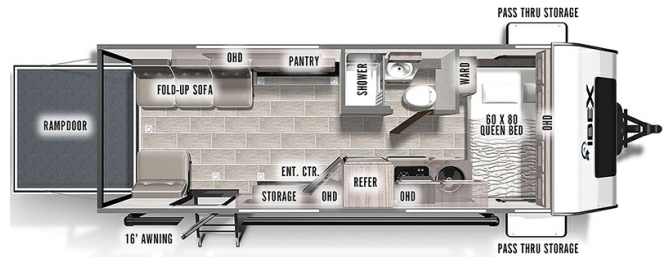

### SPECIFICATIONS

Year	2024
Manufacturer	FOREST RIVER
Brand	IBEX
Model	19QTH
Type	Toy Hauler
Status	New
Stock #	12348
Financing Available	✓
Warranty Available	✓
Suspension	N/A
Leveling	N/A
Exterior Length	24.9 ft.
Dry Weight	5094 lbs.
Sleeping Capacity	4 person(s)
Interior Colour	N/A
Exterior Colour	Fiberglass
Slideouts	N/A

### SELLING FEATURES

Specifications and Features:

- Length (ft): 24'11"
- Width (ft): 7'4"
- Height (ft): 9'11"
- GVWR (lbs): 7865
- Dry Weight (lbs): 5094
- Payload Capacity (lbs): 2771
- Hitch Weight (lbs): 865
- Number Of Fresh Water Holding Tanks: 1
- Total Fresh Water Tank Capacity (gal): 30
- Number Of Gray...