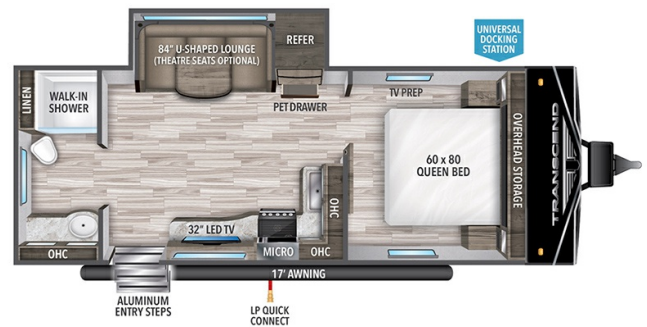

### SPECIFICATIONS

Year	2024
Manufacturer	GRAND DESIGN
Brand	TRANSCEND
Model	221RB
Type	Travel Trailer
Status	New
Stock #	48488
Financing Available	✓
Warranty Available	Manufacturer
Suspension	N/A
Leveling	N/A
Exterior Length	26.8 ft.
Dry Weight	5389 lbs.
Sleeping Capacity	4 person(s)
Interior Colour	GUNSTOCK
Exterior Colour	Aluminum
Slideouts	1

### SELLING FEATURES

Specifications and Features:

- Length (ft): 26'10"
- Height (ft): 11'0"
- Interior Height (ft): 6'6"
- Dry Weight (lbs): 5389
- Payload Capacity (lbs): 1606
- Hitch Weight (lbs): 510
- Number Of Fresh Water Holding Tanks: 1
- Total Fresh Water Tank Capacity (gal): 62
- Number Of Gray Water Ho...