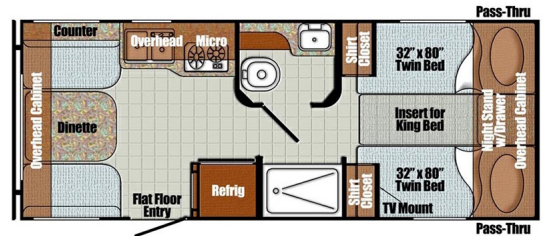

**SPECIAL UNIT**

**\$37,892.00**

Originally \$49,900

\$207 Bi-Weekly

**2023 GULF STREAM VINTAGE CRUISER VN19TWD**

**SPECIFICATIONS**

Year	2023
Manufacturer	GULF STREAM
Brand	VINTAGE CRUISER
Model	VN19TWD
Type	Travel Trailer
Status	New
Stock #	B1286
Financing Available	✘
Warranty Available	✘
Suspension	N/A
Leveling	N/A
Exterior Length	23.1 ft.
Dry Weight	3035 lbs.
Sleeping Capacity	4 person(s)
Interior Colour	N/A
Exterior Colour	Fiberglass
Slideouts	N/A

**Disclaimer:** Product information, pricing and photos are as accurate as possible and are subject to change without notice.

**SELLING FEATURES**

Specifications and Features:

- Length (ft): 23'1"
- Width (ft): 7'6"
- Height (ft): 10'2"
- Interior Height (ft): 6'11"
- Dry Weight (lbs): 3035
- Payload Capacity (lbs): 1345
- Hitch Weight (lbs): 380
- Number Of Fresh Water Holding Tanks: 1
- Total Fresh Water Tank Capacity (gal): 27
- Numb...