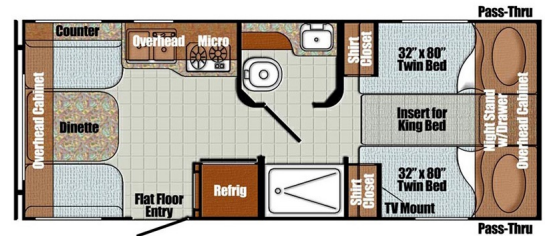

SPECIAL UNIT

\$37,892.00

Originally \$49,900

\$207 Bi-Weekly

2023 GULF STREAM VINTAGE CRUISER VN19TWD

SPECIFICATIONS

Year	2023
Manufacturer	GULF STREAM
Brand	VINTAGE CRUISER
Model	VN19TWD
Type	Travel Trailer
Status	New
Stock #	B1286
Financing Available	x
Warranty Available	x
Suspension	N/A
Leveling	N/A
Exterior Length	23.1 ft.
Dry Weight	3035 lbs.
Sleeping Capacity	4 person(s)
Interior Colour	N/A
Exterior Colour	Fiberglass
Slideouts	N/A

Disclaimer: Product information, pricing and photos are as accurate as possible and are subject to change without notice.

SELLING FEATURES

Specifications and Features:

- Length (ft): 23'1"
- Width (ft): 7'6"
- Height (ft): 10'2"
- Interior Height (ft): 6'11"
- Dry Weight (lbs): 3035
- Payload Capacity (lbs): 1345
- Hitch Weight (lbs): 380
- Number Of Fresh Water Holding Tanks: 1
- Total Fresh Water Tank Capacity (gal): 27
- Numb...