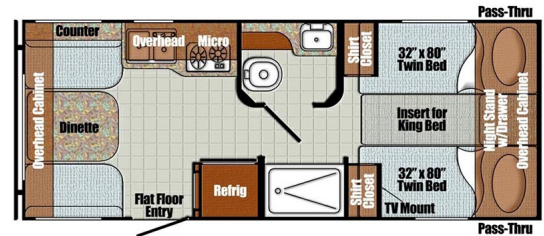

SPECIAL UNIT

\$36,870.00

Originally \$49,900

\$142 Bi-Weekly

2023 GULF STREAM VINTAGE CRUISER VN19TWD

SPECIFICATIONS

Year	2023
Manufacturer	GULF STREAM
Brand	VINTAGE CRUISER
Model	VN19TWD
Type	Travel Trailer
Status	New
Stock #	B1286
Financing Available	x
Warranty Available	x
Suspension	N/A
Leveling	N/A
Exterior Length	23.1 ft.
Dry Weight	3035 lbs.
Sleeping Capacity	4 person(s)
Interior Colour	N/A
Exterior Colour	Fiberglass
Slideouts	N/A

Disclaimer: Product information, pricing and photos are as accurate as possible and are subject to change without notice.

SELLING FEATURES

Specifications and Features:

- Length (ft): 23'1"
- Width (ft): 7'6"
- Height (ft): 10'2"
- Interior Height (ft): 6'11"
- Dry Weight (lbs): 3035
- Payload Capacity (lbs): 1345
- Hitch Weight (lbs): 380
- Number Of Fresh Water Holding Tanks: 1
- Total Fresh Water Tank Capacity (gal): 27
- Numb...