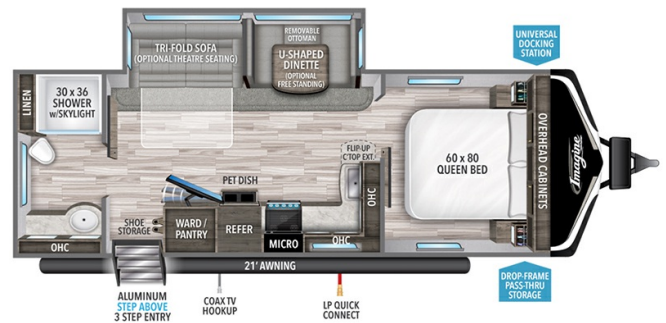

BILL THOMAS CAMPER SALES

onlinesales@btcamper.com 1-636-327-5900
101 Thomas RV Way, Wentzville, MO 63385
Local 1-636-327-5900 | <https://www.btcamper.com>

SPECIAL UNIT

\$31,999.00

Originally \$45,006

2024 GRAND DESIGN IMAGINE 2600RB

SPECIFICATIONS

Year	2024
Manufacturer	GRAND DESIGN
Brand	IMAGINE
Model	2600RB
Type	Travel Trailer
Status	New
Stock #	12332
Financing Available	✓
Warranty Available	✓
Suspension	N/A
Leveling	N/A
Exterior Length	29.7 ft.
Dry Weight	5795 lbs.
Sleeping Capacity	6 person(s)
Interior Colour	N/A
Exterior Colour	Fiberglass
Slideouts	1

Disclaimer: Product information, pricing and photos are as accurate as possible and are subject to change without notice.

SELLING FEATURES

Specifications and Features:

- Length (ft): 29'8"
- Height (ft): 11'2"
- Interior Height (ft): 6'9"
- Dry Weight (lbs): 5795
- Payload Capacity (lbs): 2055
- Hitch Weight (lbs): 594
- Number Of Fresh Water Holding Tanks: 1
- Total Fresh Water Tank Capacity (gal): 52
- Number Of Gray Water Hol...

OPTIONS & EQUIPMENT

- HEARTHSTONE
- PEACE OF MIND PCKG-STANDARD
- ULTIMATE POWER PCKG-STANDARD
- FOUR SEASON PROTECTION PACAKAGE - STANDARD
- SOLAR PACKAGE-STANDARD
- GOODYEAR TIRES-STANDARD
- THEATER SEATING IPO TRI-FOLD SOFA-2970 MANDATORY 3100 N/A
- 2ND A/C DUCTED-N/A 2400 2500 2600
- 50AMP SERVICE-WIRE/FRAME 2ND A/C-N/A 2400 2500 2600
- SAFERIDE RV ROADSIDE ASSISTANCE
- RVIA
- FREIGHT
- ABS AXLE ASSEMBLY