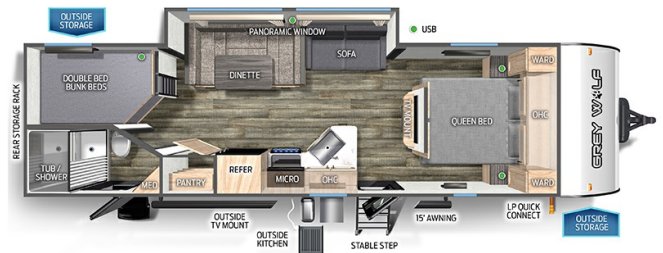

SPECIAL UNIT

\$41,995.00

Originally \$44,995

\$198 Bi-Weekly

2024 FOREST RIVER GREY WOLF 26DBH

SPECIFICATIONS

Year	2024
Manufacturer	FOREST RIVER
Brand	GREY WOLF
Model	26DBH
Type	Travel Trailer
Status	New
Stock #	P2719
Financing Available	✓
Warranty Available	✓
Suspension	N/A
Leveling	N/A
Exterior Length	31.8 ft.
Dry Weight	5795 lbs.
Sleeping Capacity	10 person(s)
Interior Colour	N/A
Exterior Colour	Aluminum
Slideouts	1

Disclaimer: Product information, pricing and photos are as accurate as possible and are subject to change without notice.

SELLING FEATURES

Specifications and Features:

- Length (ft): 31'9"
- Width (ft): 8'0"
- Height (ft): 10'6"
- Dry Weight (lbs): 5795
- Payload Capacity (lbs): 1930
- Hitch Weight (lbs): 725
- Number Of Fresh Water Holding Tanks: 1
- Total Fresh Water Tank Capacity (gal): 40
- Number Of Gray Water Holding Tanks...