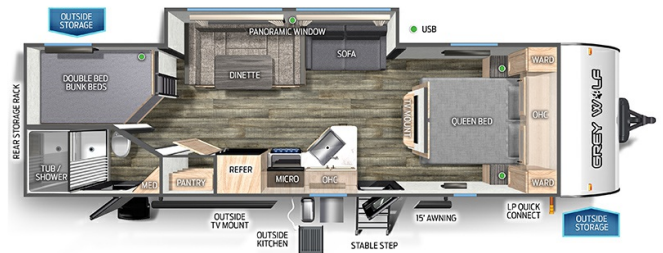

**SPECIAL UNIT**

**\$41,995.00**

Originally \$44,995

\$198 Bi-Weekly

**2024 FOREST RIVER GREY WOLF 26DBH**

**SPECIFICATIONS**

|                     |                |
|---------------------|----------------|
| Year                | 2024           |
| Manufacturer        | FOREST RIVER   |
| Brand               | GREY WOLF      |
| Model               | 26DBH          |
| Type                | Travel Trailer |
| Status              | New            |
| Stock #             | P2719          |
| Financing Available | ✓              |
| Warranty Available  | ✓              |
| Suspension          | N/A            |
| Leveling            | N/A            |
| Exterior Length     | 31.8 ft.       |
| Dry Weight          | 5795 lbs.      |
| Sleeping Capacity   | 10 person(s)   |
| Interior Colour     | N/A            |
| Exterior Colour     | Aluminum       |
| Slideouts           | 1              |

**Disclaimer:** Product information, pricing and photos are as accurate as possible and are subject to change without notice.

**SELLING FEATURES**

Specifications and Features:

- Length (ft): 31'9"
- Width (ft): 8'0"
- Height (ft): 10'6"
- Dry Weight (lbs): 5795
- Payload Capacity (lbs): 1930
- Hitch Weight (lbs): 725
- Number Of Fresh Water Holding Tanks: 1
- Total Fresh Water Tank Capacity (gal): 40
- Number Of Gray Water Holding Tanks...