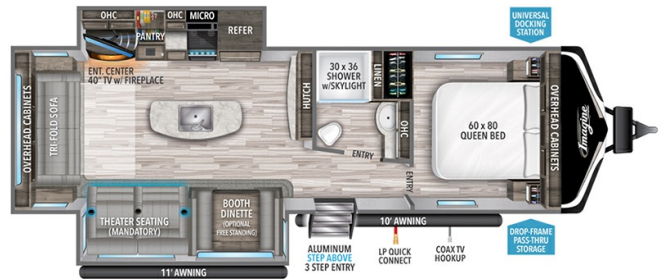

2024 GRAND DESIGN IMAGINE 2970RL

MSRP \$80,980.00

\$271 Bi-Weekly

\$0 down @ 7.99% APR for 60/240 months
(\$26,438 C.O.B.) O.A.C.

Woody's Price \$66,888.00

SPECIFICATIONS

Year	2024
Manufacturer	GRAND DESIGN
Brand	IMAGINE
Model	2970RL
Type	Travel Trailer
Status	PreOwned
Stock #	48467
Financing Available	✓
Warranty Available	For Purchase
Suspension	N/A
Leveling	N/A
Exterior Length	34.2 ft.
Dry Weight	7397 lbs.
Sleeping Capacity	6 person(s)
Interior Colour	HEARTHSTONE
Exterior Colour	Fiberglass
Slideouts	2

Disclaimer: Product information, pricing and photos are as accurate as possible and are subject to change without notice.

SELLING FEATURES

Specifications and Features:

- Length (ft): 34'2"
- Height (ft): 11'3"
- Interior Height (ft): 6'9"
- Dry Weight (lbs): 7397
- Payload Capacity (lbs): 1598
- Hitch Weight (lbs): 751
- Number Of Fresh Water Holding Tanks: 1
- Total Fresh Water Tank Capacity (gal): 52
- Number Of Gray Water Hol...

OPTIONS & EQUIPMENT

- IMAGINE PEACE OF MIND PACKAGE
- ULTIMATE POWER PACKAGE
- IMAGINE ARCTIC 4 SEASON PROTECTION PACKAGE
- IMAGINE SOLAR PACKAGE
- GOODYEAR TIRES
- SAFERIDE RV ROADSIDE ASSISTANCE
- FIREPLACE
- THEATER SEATING IPO TRI-FOLD SOFA
- 50 AMP SERVICE - WIRED AND FRAMED FOR 2ND A/C
- 2ND A/C DUCTED
- FREE STANDING TABLE AND CHAIRS
- RVIA SEAL
- WOODYS DISCOUNT
- ABS AXLE ASSEMBLY