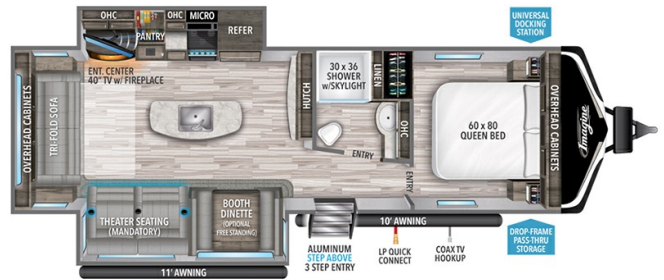

### SPECIFICATIONS

Year	2024
Manufacturer	GRAND DESIGN
Brand	IMAGINE
Model	2970RL
Type	Travel Trailer
Status	PreOwned
Stock #	48467
Financing Available	✓
Warranty Available	For Purchase
Suspension	N/A
Leveling	N/A
Exterior Length	34.2 ft.
Dry Weight	7397 lbs.
Sleeping Capacity	6 person(s)
Interior Colour	HEARTHSTONE
Exterior Colour	Fiberglass
Slideouts	2

### SELLING FEATURES

Specifications and Features:

- Length (ft): 34'2"
- Height (ft): 11'3"
- Interior Height (ft): 6'9"
- Dry Weight (lbs): 7397
- Payload Capacity (lbs): 1598
- Hitch Weight (lbs): 751
- Number Of Fresh Water Holding Tanks: 1
- Total Fresh Water Tank Capacity (gal): 52
- Number Of Gray Water Hol...