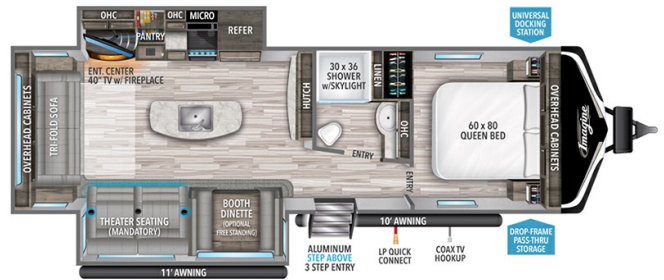

2024 GRAND DESIGN IMAGINE 2970RL

MSRP \$80,980.00

\$263 Bi-Weekly

\$0 down @ 7.99% APR for 60/240 months
(\$25,684 C.O.B.) O.A.C.

Woody's Price \$64,980.00

SPECIFICATIONS

Year	2024
Manufacturer	GRAND DESIGN
Brand	IMAGINE
Model	2970RL
Type	Travel Trailer
Status	PreOwned
Stock #	48467
Financing Available	✓
Warranty Available	For Purchase
Suspension	N/A
Leveling	N/A
Exterior Length	34.2 ft.
Dry Weight	7397 lbs.
Sleeping Capacity	6 person(s)
Interior Colour	HEARTHSTONE
Exterior Colour	Fiberglass
Slideouts	2

Disclaimer: Product information, pricing and photos are as accurate as possible and are subject to change without notice.

SELLING FEATURES

Specifications and Features:

- Length (ft): 34'2"
- Height (ft): 11'3"
- Interior Height (ft): 6'9"
- Dry Weight (lbs): 7397
- Payload Capacity (lbs): 1598
- Hitch Weight (lbs): 751
- Number Of Fresh Water Holding Tanks: 1
- Total Fresh Water Tank Capacity (gal): 52
- Number Of Gray Water Hol...

OPTIONS & EQUIPMENT

- IMAGINE PEACE OF MIND PACKAGE
- ULTIMATE POWER PACKAGE
- IMAGINE ARCTIC 4 SEASON PROTECTION PACKAGE
- IMAGINE SOLAR PACKAGE
- GOODYEAR TIRES
- SAFERIDE RV ROADSIDE ASSISTANCE
- FIREPLACE
- THEATER SEATING IPO TRI-FOLD SOFA
- 50 AMP SERVICE - WIRED AND FRAMED FOR 2ND A/C
- 2ND A/C DUCTED
- FREE STANDING TABLE AND CHAIRS
- RVIA SEAL
- WOODYS DISCOUNT
- ABS AXLE ASSEMBLY