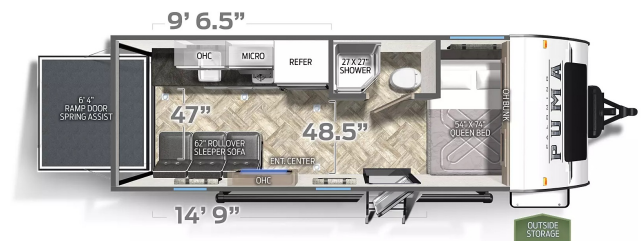

SPECIAL UNIT

\$17,995.00

Originally \$41,574

\$85 Weekly

2023 PALOMINO PUMA XLE LITE 187TH

SPECIFICATIONS

Year	2023
Manufacturer	PALOMINO
Brand	PUMA XLE LITE
Model	187TH
Type	Toy Hauler
Status	New
Stock #	I1071
Financing Available	✓
Warranty Available	✓
Suspension	N/A
Leveling	Scissor
Exterior Length	22.9 ft.
Dry Weight	3452 lbs.
Sleeping Capacity	2 person(s)
Interior Colour	N/A
Exterior Colour	N/A
Slideouts	N/A

Disclaimer: Product information, pricing and photos are as accurate as possible and are subject to change without notice.

SELLING FEATURES

Welcome the Puma 187TH that's right it's a slide less toy hauler. Weighing less than 3500lbs it can be towed by almost every vehicle including small suvs, This trailer features; large rear loading ramp, rain gutter with large down spout, darco wrapped underbelly and 5/8" tongue and groove plywood...

OPTIONS & EQUIPMENT

Awning 14'	Aluminum Wheels	Fridge with 2 doors	Heating	15000 Air Conditioning Unit(s) (Roof)	Back Flush	Battery Charger
Battery Tray	AC/DC Converter	Solid Surface Counter Tops	Enclosed Underbelly	Fully Furnished	Inverter	
Stabilizer Jacks	LPG Detector	Microwave	Outside Shower	Rack and Ladder	1 Sky Light(s)	
Smoke Detector	Toilet Facilities	TV Antenna	Gas (dsi) Water Heater 6	Winterizing		