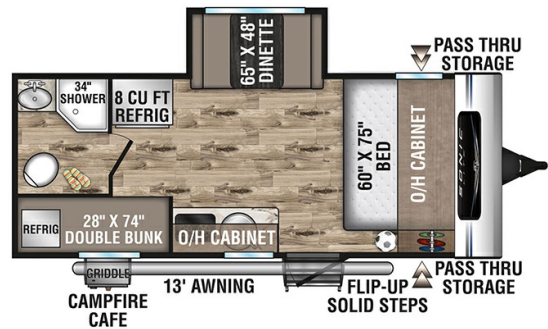

Disclaimer: Product information, pricing and photos are as accurate as possible and are subject to change without notice.

SELLING FEATURES

Specifications and Features:

- Length (ft): 21'10"
- Width (ft): 7'6"
- Height (ft): 9'11"
- Interior Height (ft): 6'10"
- Dry Weight (lbs): 3520
- Payload Capacity (lbs): 880
- Hitch Weight (lbs): 460
- Number Of Fresh Water Holding Tanks: 1
- Total Fresh Water Tank Capacity (gal): 38
- Numb...