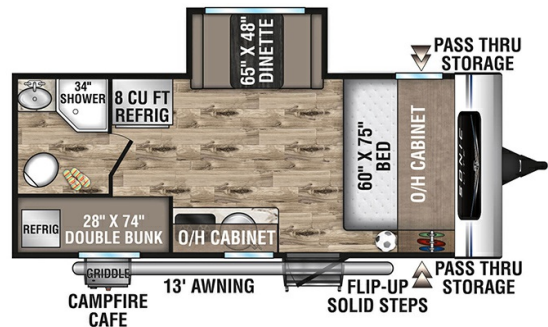

2024 VENTURE RV SONIC 169VUD

MSRP \$54,980.00

\$186 Bi-Weekly

\$0 down @ 7.99% APR for 60/240 months

(\$18,121 C.O.B.) O.A.C.

Woody's Price \$42,980.00

SPECIFICATIONS

Year	2024
Manufacturer	VENTURE RV
Brand	SONIC
Model	169VUD
Type	Travel Trailer
Status	New
Stock #	48462
Financing Available	✓
Warranty Available	Manufacturer
Suspension	N/A
Leveling	N/A
Exterior Length	21.8 ft.
Dry Weight	3520 lbs.
Sleeping Capacity	6 person(s)
Interior Colour	N/A
Exterior Colour	Fiberglass
Slideouts	1

Disclaimer: Product information, pricing and photos are as accurate as possible and are subject to change without notice.

SELLING FEATURES

Specifications and Features:

- Length (ft): 21'10"
- Width (ft): 7'6"
- Height (ft): 9'11"
- Interior Height (ft): 6'10"
- Dry Weight (lbs): 3520
- Payload Capacity (lbs): 880
- Hitch Weight (lbs): 460
- Number Of Fresh Water Holding Tanks: 1
- Total Fresh Water Tank Capacity (gal): 38
- Numb...