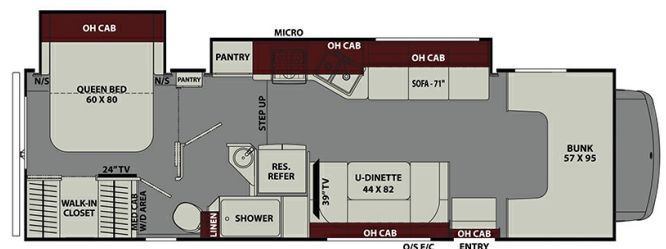

WOODY'S RV WORLD CALGARY

weleads@woodysrvcalgary.dsmesssage.com 1-866-383-2727

11700 - 29th Street SE, Calgary, AB T2Z 3W9

Local 1-403-258-2727 | Fax 1-403-279-7444 | <https://www.woodysrv.com/>

2018 COACHMEN LEPRECHAUN 311FS

MSRP $135,980.00

$479 Bi-Weekly

$0 down @ 7.99% APR for 60/168 months

($37,270 C.O.B.) O.A.C.

Woody's Price $99,877.00

SPECIFICATIONS

Year	2018
Manufacturer	COACHMEN
Brand	LEPRECHAUN
Model	311FS
Type	Motorhome
Class	C
Fuel Type	Gas
Status	PreOwned
Stock #	48461
Financing Available	✓
Warranty Available	For Purchase
Odometer	10578 kms.
VIN	1FDXE4FS2HDC28114
Chassis	Ford E450
Engine	305HP V10
Transmission	AUTO
Suspension	N/A
Leveling	N/A
Exterior Length	31.8 ft.
Dry Weight	12867 lbs.
Sleeping Capacity	8 person(s)
Interior Colour	TOFFEE
Exterior Colour	Fiberglass
Slideouts	2

Disclaimer: Product information, pricing and photos are as accurate as possible and are subject to change without notice.

SELLING FEATURES

Specifications and Features:

- Chassis Brand: Ford
- Engine Type: V10
- Chassis Model: E450
- Cylinders: 10
- Horsepower (bhp): 305
- Torque (Ft Lbs): 420
- Fuel Type: Gas
- Transmission Brand: TorqShift
- Transmission Type: Automatic
- Number Of Speeds: 6
- Driveline Type: 4X2
- Length (ft):...

OPTIONS & EQUIPMENT

- 2 X SLIDES
- SLIDE TOPPERS
- HYDRAULIC LEVELLING SYSTEM
- POWER AWNINGS
- FIBREGLASS SIDING
- DELUXE GRAPHICS
- DUAL PANE WINDOWS
- NIGHT SHADES
- BATTERY DISCONNECT
- HEATED HOLDING TANKS