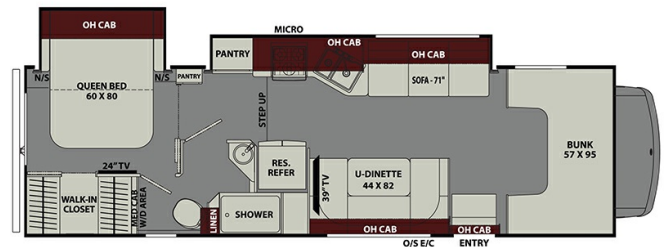

WOODY'S RV WORLD CALGARY

weleads@woodysrvcalgary.dsmmessage.com 1-866-383-2727

11700 - 29th Street SE, Calgary, AB T2Z 3W9

Local 1-403-258-2727 | Fax 1-403-279-7444 | <https://www.woodysrv.com/>

2018 COACHMEN LEPRECHAUN 311FS

MSRP $135,980.00

Woody's Price

SPECIFICATIONS

Year	2018
Manufacturer	COACHMEN
Brand	LEPRECHAUN
Model	311FS
Type	Motorhome
Class	C
Fuel Type	Gas
Status	PreOwned
Stock #	48461
Financing Available	✓
Warranty Available	For Purchase
Odometer	10578 kms.
VIN	1FDXE4F52HDC28114
Chassis	Ford E450
Engine	305HP V10
Transmission	AUTO
Suspension	N/A
Leveling	N/A
Exterior Length	31.8 ft.
Dry Weight	12867 lbs.
Sleeping Capacity	8 person(s)
Interior Colour	TOFFEE
Exterior Colour	Fiberglass
Slideouts	2

Disclaimer: Product information, pricing and photos are as accurate as possible and are subject to change without notice.

SELLING FEATURES

Specifications and Features:

- Chassis Brand: Ford
- Engine Type: V10
- Chassis Model: E450
- Cylinders: 10
- Horsepower (bhp): 305
- Torque (Ft Lbs): 420
- Fuel Type: Gas
- Transmission Brand: TorqShift
- Transmission Type: Automatic
- Number Of Speeds: 6
- Driveline Type: 4X2
- Length (ft):...

OPTIONS & EQUIPMENT

- 2 X SLIDES
- SLIDE TOPPERS
- HYDRAULIC LEVELLING SYSTEM
- POWER AWNINGS
- FIBREGLASS SIDING
- DELUXE GRAPHICS
- DUAL PANE WINDOWS
- NIGHT SHADES
- BATTERY DISCONNECT
- HEATED HOLDING TANKS
- GAS COOKTOP
- OVEN
- MICROWAVE
- DELUXE KITCHEN FAUCET
- U SHAPE DINETTE