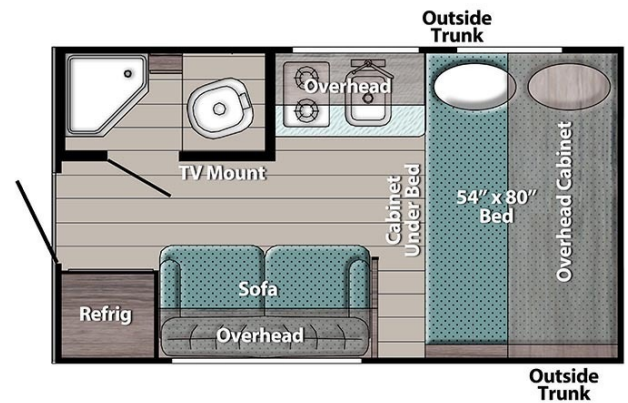

**SPECIAL UNIT**

**\$17,995.00**

Originally \$27,999

**2023 GULFSTREAM Trailmaster 14RE**

**SPECIFICATIONS**

Year	2023
Manufacturer	GULFSTREAM
Brand	Trailmaster
Model	14RE
Type	Travel Trailer
Status	New
Stock #	16033
Financing Available	✓
Warranty Available	✓
Suspension	N/A
Leveling	N/A
Exterior Length	15.9 ft.
Dry Weight	2780 lbs.
Sleeping Capacity	3 person(s)
Interior Colour	N/A
Exterior Colour	White
Slideouts	N/A

**Disclaimer:** Product information, pricing and photos are as accurate as possible and are subject to change without notice.

**SELLING FEATURES**

**Super Lite Standard Features**

- High-Performance Vinyl Flooring throughout
- Fabric-Wrapped Box Valances
- Craft-made Cabinetry w/Designer Pulls
- Easy-Care Wall Vinyl
- Laminated Countertops w/Vinyl T-Molding
- White Kitchen Sink
- 30 Amp Svc w/45 Amp Converter/Charger
- Wall-Mount Fire Extin...

**OPTIONS & EQUIPMENT**

Fridge with 2 doors	1 Air Conditioning Unit(s) (Roof) - Size: 13500	Laminated Counter Tops	Microwave	1 Sky Light(s)	Toilet Facilities
---------------------	---	------------------------	-----------	----------------	-------------------