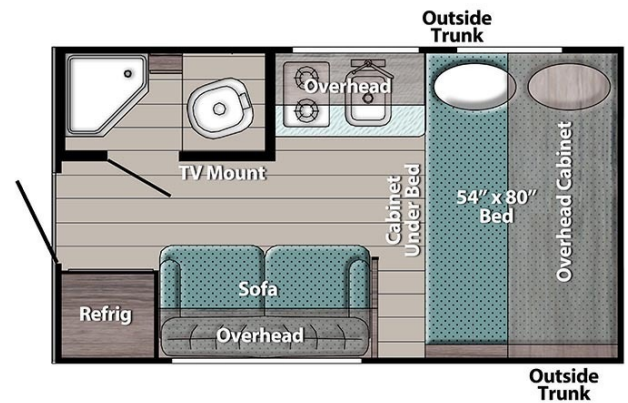

SPECIAL UNIT

\$19,900.00

Originally \$27,999

2023 GULFSTREAM Trailmaster 14RE

SPECIFICATIONS

Year	2023
Manufacturer	GULFSTREAM
Brand	Trailmaster
Model	14RE
Type	Travel Trailer
Status	New
Stock #	16033
Financing Available	✓
Warranty Available	✓
Suspension	N/A
Leveling	N/A
Exterior Length	15.9 ft.
Dry Weight	2780 lbs.
Sleeping Capacity	3 person(s)
Interior Colour	N/A
Exterior Colour	White
Slideouts	N/A

Disclaimer: Product information, pricing and photos are as accurate as possible and are subject to change without notice.

SELLING FEATURES

Super Lite Standard Features

- High-Performance Vinyl Flooring throughout
- Fabric-Wrapped Box Valances
- Craft-made Cabinetry w/Designer Pulls
- Easy-Care Wall Vinyl
- Laminated Countertops w/Vinyl T-Molding
- White Kitchen Sink
- 30 Amp Svc w/45 Amp Converter/Charger
- Wall-Mount Fire Extin...

OPTIONS & EQUIPMENT

Fridge with 2 doors	1 Air Conditioning Unit(s) (Roof) - Size: 13500	Laminated Counter Tops	Microwave	1 Sky Light(s)	Toilet Facilities
---------------------	---	------------------------	-----------	----------------	-------------------