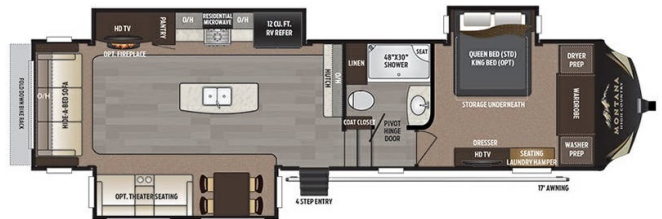

HEIDI'S RV SUPERSTORE

heidis@heidisrv.com 1 (888) 322- 3614
3982 HWY #11 South, Oro Medonte, ON L0L 1T0
Local (705) 487- 2214 | Fax (705) 487- 1173 | www.heidisrv.com

CONSIGNMENT UNIT

$75,000.00

2017 MONTANA HIGH COUNTRY KEYSTONE 352RL (SITE # 175 in HEIDI'S CAMPGROUND *)

SPECIFICATIONS

Year	2017
Manufacturer	MONTANA HIGH COUNTRY
Brand	KEYSTONE
Model	352RL (SITE # 175 in HEIDI'S CAMPGROUND *)
Type	Fifth Wheel
Status	PreOwned
Stock #	CS1025
Sleeping Capacity	4 person(s)

Disclaimer: Product information, pricing and photos are as accurate as possible and are subject to change without notice.

Consignment
2017
MONTANA HIGH COUNTRY
352RL
Couples Unit

St #
CS1025

Sleeps
4
Site #
175
Length
36'9"

Heidi's RV SUPERSTORE
HEIDISRV.COM - 1-888-322-3614

Located Between Barrie & Orillia
Phone/Text 705-487-2214 Email: heidis@heidisrv.com
Toll Free: 1-888-322-3614 Website: heidisrv.com

Look for the Tower

WWW.HEIDISRV.COM

SELLING FEATURES

This is a consignment sale unit located on site # 175 in Heidi's Campground.

*Seasonal fee is **NOT INCLUDED** for the 2023 season (2023 seasonal fee [50 amp site] $4,449.60 + HST - this amount will be prorated based on the number of days remaining in the season) - this does not include hydro, win...

OPTIONS & EQUIPMENT

- model length: 35'
- overall length (from bumper-to-hitch): 36'9"
- TRAILER
- WHEEL CHAIR ACCESSIBLE DECK
- SHED
- GOLF CART
- PATIO FURNITURE WITH CUSHIONS
- OUTSIDE KITCHEN

AND SOOOOO MUCH MORE!

Powered by focusRV