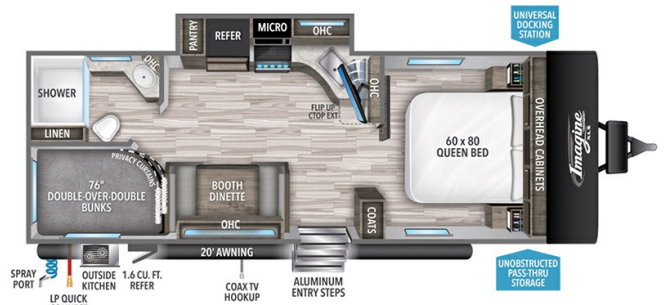

WOODY'S RV WORLD EDMONTON

webleads@woodysrvedmonton.dsmessage.com 1-800-798-3380
14510 Mark Messier Trail NW, Edmonton, AB T6V 1H5
Local 1-780-455-3380 | Fax 1-780-455-3037 | <https://www.woodysrv.com/>

MSRP $71,980.00
Woody's Price

2024 GRAND DESIGN IMAGINE XLS 23BHE

SPECIFICATIONS

Year	2024
Manufacturer	GRAND DESIGN
Brand	IMAGINE XLS
Model	23BHE
Type	Travel Trailer
Status	New
Stock #	48436
Financing Available	✓
Warranty Available	Manufacturer
Suspension	N/A
Leveling	N/A
Exterior Length	27.9 ft.
Dry Weight	5325 lbs.
Sleeping Capacity	8 person(s)
Interior Colour	HEARTHSTONE
Exterior Colour	Fiberglass
Slideouts	1

Disclaimer: Product information, pricing and photos are as accurate as possible and are subject to change without notice.

SELLING FEATURES

Specifications and Features:

- Length (ft): 27'11"
- Height (ft): 10'10"
- Interior Height (ft): 6'6"
- Dry Weight (lbs): 5325
- Payload Capacity (lbs): 1670
- Hitch Weight (lbs): 504
- Number Of Fresh Water Holding Tanks: 1
- Total Fresh Water Tank Capacity (gal): 43
- Number Of Gray Water H...

OPTIONS & EQUIPMENT

- RVIA SEAL
- IMAGINE XLS PEACE OF MIND PACKAGE
- XLS ULTIMATE POWER PACKAGE
- XLS FOUR SEASON PACKAGE
- XLS PKG DISCOUNT
- GOODYEAR TIRES
- XLS SOLAR PACKAGE
- SAFERIDE RV ROADSIDE ASSISTANCE
- HEARTHSTONE

Powered by focusRV