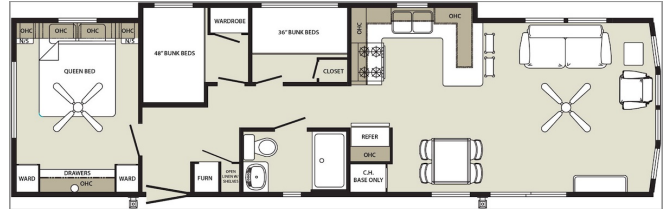

\$179,950.00

\$251 Weekly

SPECIFICATIONS

Year	2023
Manufacturer	QUAILRIDGE
Brand	Canadian Edition
Model	QRT45-3B-C
Type	Park Model
Status	New
Stock #	1091
Financing Available	✓
Warranty Available	✓
Suspension	N/A
Leveling	N/A
Exterior Length	41.0 ft.
Dry Weight	22000 lbs.
Sleeping Capacity	6 person(s)
Interior Colour	GRAPHITE/DK GRAY INTERIOR DECOR
Exterior Colour	SAGE
Slideouts	N/A

Disclaimer: Product information, pricing and photos are as accurate as possible and are subject to change without notice.

SELLING FEATURES

Check out our new Quailridge Park Model, boasting 3 bedrooms! Walk in the patio door to find a large spacious open concept living room with 30" electric fireplace with tv mount. Don't forget the couch and swivel chair to relax in! In the same space find a moveable dining table/island with 4 stool...