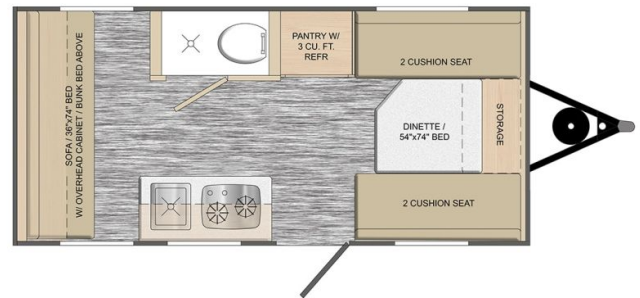

\$144 Bi-Weekly

2024 TRAVEL LITE ROVE LITE 14BH**SPECIFICATIONS**

Year	2024
Manufacturer	TRAVEL LITE
Brand	ROVE LITE
Model	14BH
Type	Travel Trailer
Status	New
Stock #	21287
Financing Available	✘
Warranty Available	✘
Suspension	N/A
Leveling	N/A
Exterior Length	16.5 ft.
Dry Weight	1956 lbs.
Sleeping Capacity	4 person(s)
Interior Colour	White Oad Azdel
Exterior Colour	White
Slideouts	N/A

Disclaimer: Product information, pricing and photos are as accurate as possible and are subject to change without notice.

SELLING FEATURES

The 2024 Rove Lite 14BH, by Travel Lite, gives you everything you need with lighter tow weights. This travel trailer features bunk beds, a four seat bench dinette & sleeps up to 4 people. All Rove Lites are backed with a 1 year manufacturer limited factory warranty. Start enjoying everything the ...

OPTIONS & EQUIPMENT

- A/C - SIDE MOUNTED A/C
- HD TV/AM/FM STEREO W/INSIDE/OUTSIDE SPEAKERS
- WHITE OAK AZDEL DECOR
- RL CAMP
- ADDITIONAL STABILIZER JACKS IN FRONT
- OUSTIDE SHOWER
- ELECTRIC SIDE AWNING
- STEREO - AM/FM/STEREO W/INSIDE/OUTSIDE SPEAKERS
- ENTRY DOOR STEP
- RVIA COMPLIANCE
- CSA CONSTRUCTION
- ROOF RACK - INCLUDING (2) CROSS RAILS
- SPARE TIRE (NON OFFROAD)