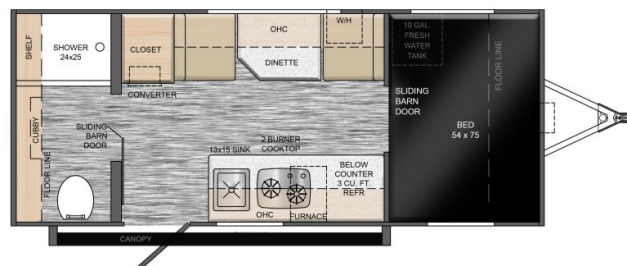

\$163 Bi-Weekly

2024 TRAVEL LITE ROVE LITE 16RB

SPECIFICATIONS

Year	2024
Manufacturer	TRAVEL LITE
Brand	ROVE LITE
Model	16RB
Type	Travel Trailer
Status	New
Stock #	21288
Financing Available	✘
Warranty Available	✘
Suspension	N/A
Leveling	N/A
Exterior Length	18.9 ft.
Dry Weight	2188 lbs.
Sleeping Capacity	3 person(s)
Interior Colour	White Oak Azdel
Exterior Colour	White
Slideouts	N/A

OPTIONS & EQUIPMENT

- HD TV/AM/FM STEREO W/INSIDE/OUTSIDE SPEAKERS
- STEREO - AM/FM/STEREO W/INSIDE/OUTSIDE SPEAKERS
- ELECTRIC TONGUE JACK
- 13.5K BTU ROOF MOUNT A/C
- ELECTRIC SIDE AWNING
- ENTRY DOOR STEP
- OUSTIDE SHOWER
- SPARE TIRE (NON OFFROAD)
- CSA CONSTRUCTION
- RL CAMP
- WHITE EXTERIOR COLOR
- ADDITIONAL STABILIZER JACKS IN FRONT
- WHITE OAK AZDEL DECOR