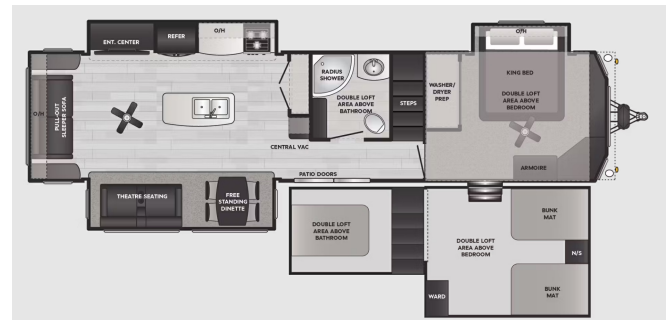

#### SPECIFICATIONS

Year	2024
Manufacturer	KEYSTONE
Brand	RETREAT
Model	39FLFT
Type	Park Model
Status	New
Stock #	8444
Financing Available	✓
Warranty Available	✓
Suspension	N/A
Leveling	N/A
Exterior Length	40.1 ft.
Dry Weight	12907 lbs.
Sleeping Capacity	9 person(s)
Interior Colour	N/A
Exterior Colour	Aluminum
Slideouts	3

#### SELLING FEATURES

Discover the Spacious and Elegant 2024 Keystone Retreat 39FLFT

The 2024 Keystone Retreat 39FLFT is crafted to bring the comforts of home to the great outdoors. With a 102" wide body and towering 14' height, this destination trailer offers a residential feel with ample room and thoughtful ameni...