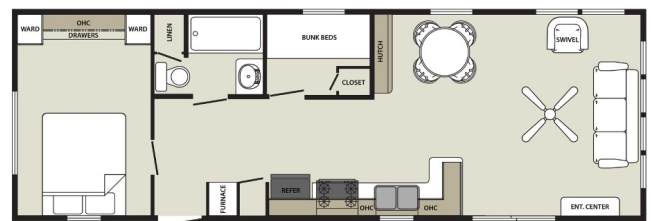

\$149,995.00

\$216 Weekly

SPECIFICATIONS

Year	2023
Manufacturer	FOREST RIVER
Brand	Summit
Model	SUT41-BH-C
Type	Park Model
Status	New
Stock #	F-O
Financing Available	✓
Warranty Available	✓
Suspension	N/A
Leveling	N/A
Exterior Length	37.0 ft.
Dry Weight	22000 lbs.
Sleeping Capacity	N/A person(s)
Interior Colour	GRAPHITE/DK GRAY INTERIOR DECOR
Exterior Colour	STERLING GRAY
Slideouts	N/A

Disclaimer: Product information, pricing and photos are as accurate as possible and are subject to change without notice.

SELLING FEATURES

EXTERIOR FEATURES

VIEW MORE

- 8" I Beam Steel Mains - Basement Frame
- Detachable Hitch
- Corrosion Resistant Poly Underbelly
- 2" X 6" Transverse Floor Joist 16" on Center
- Central Floor Heat Duct

LIVING AREA

VIEW MORE

- Sofa Hide-a-Bed and Swivel Rocker
- Stai...

41BH-C

Powered by focusRV