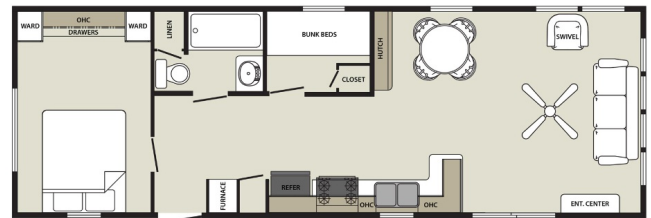

LOVESICK LAKE RV SALES

steve@lovesicklakepark.ca 1-877-654-3587

#4738 Hwy 28, Lakefield, ON K0L 2H0

Local 1-877-654-3587 | Fax 1-705-654-4850 | www.lovesicklakersales.ca

2023 FOREST RIVER Summit SUT41-BH-C

$149,995.00

$216 Weekly

SPECIFICATIONS

Year	2023
Manufacturer	FOREST RIVER
Brand	Summit
Model	SUT41-BH-C
Type	Park Model
Status	New
Stock #	F-O
Financing Available	✓
Warranty Available	✓
Suspension	N/A
Leveling	N/A
Exterior Length	37.0 ft.
Dry Weight	22000 lbs.
Sleeping Capacity	N/A person(s)
Interior Colour	GRAPHITE/DK GRAY INTERIOR DECOR
Exterior Colour	STERLING GRAY
Slideouts	N/A

Disclaimer: Product information, pricing and photos are as accurate as possible and are subject to change without notice.

SELLING FEATURES

EXTERIOR FEATURES

VIEW MORE

- 8" I Beam Steel Mains - Basement Frame
- Detachable Hitch
- Corrosion Resistant Poly Underbelly
- 2" X 6" Transverse Floor Joist 16" on Center
- Central Floor Heat Duct

LIVING AREA

VIEW MORE

- Sofa Hide-a-Bed and Swivel Rocker
- Stai...

41BH-C

Powered by focusRV