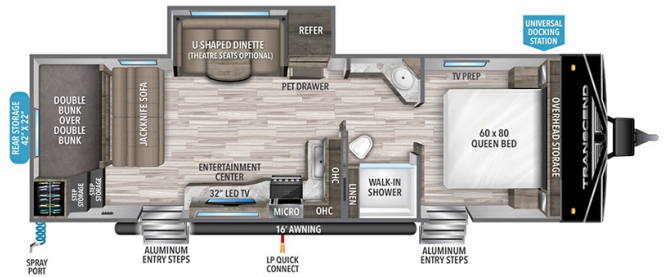

MSRP \$58,980.00

\$189 Bi-Weekly

\$0 down @ 7.99% APR for 60/240 months

(\$18,408 C.O.B.) O.A.C.

Woody's Price \$46,573.00

SPECIFICATIONS

Year	2024
Manufacturer	GRAND DESIGN
Brand	TRANSCEND
Model	265BH
Type	Travel Trailer
Status	New
Stock #	48346
Financing Available	✓
Warranty Available	Manufacturer
Suspension	N/A
Leveling	N/A
Exterior Length	32.8 ft.
Dry Weight	6450 lbs.
Sleeping Capacity	10 person(s)
Interior Colour	GUNSTOCK
Exterior Colour	Aluminum
Slideouts	1

Disclaimer: Product information, pricing and photos are as accurate as possible and are subject to change without notice.

SELLING FEATURES

Specifications and Features:

- Length (ft): 32'9"
- Height (ft): 11'0"
- Interior Height (ft): 6'6"
- Dry Weight (lbs): 6450
- Payload Capacity (lbs): 1545
- Hitch Weight (lbs): 658
- Number Of Fresh Water Holding Tanks: 1
- Total Fresh Water Tank Capacity (gal): 62
- Number Of Gray Water Hol...