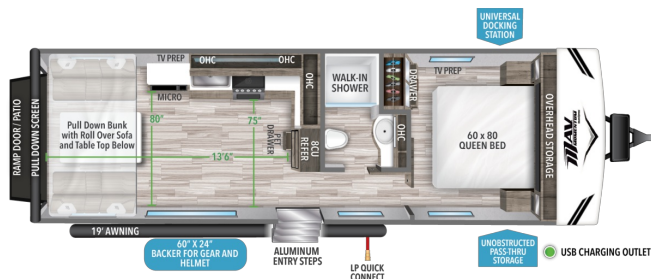

### SPECIFICATIONS

Year	2024
Manufacturer	GRAND DESIGN
Brand	MOMENTUM MAV
Model	27MAV TOY HAULER
Type	Travel Trailer
Status	New
Stock #	7281
Financing Available	✓
Warranty Available	✓
Suspension	N/A
Leveling	N/A
Exterior Length	32.0 ft.
Dry Weight	N/A lbs.
Sleeping Capacity	6 person(s)
Interior Colour	N/A
Exterior Colour	N/A
Slideouts	N/A

#### EXTERIOR

- Power Tongue Jack
- Solar Power Inlet
- 20# LP Bottles (2) with Cover
- Friction Hinge Entry Door
- Battery Kill Switch (Pass Thru)
- Oversized Tank Capacities
- Walk-on Roof
- Easy Access Low Point Drain Valves
- Main Floor Insulation (R-11)
- Undermount Spare Tire
- Magnetic Storage...