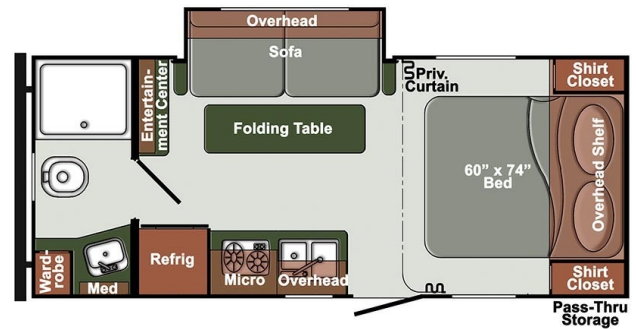

\$75 Weekly

2022 GULFSTREAM STREAMLITE 21QB's

SPECIFICATIONS

Year	2022
Manufacturer	GULFSTREAM
Brand	STREAMLITE
Model	21QB's
Type	Travel Trailer
Status	New
Stock #	1066
Financing Available	✓
Warranty Available	✓
Suspension	N/A
Leveling	N/A
Exterior Length	22.6 ft.
Dry Weight	3600 lbs.
Sleeping Capacity	N/A person(s)
Interior Colour	N/A
Exterior Colour	N/A
Slideouts	N/A