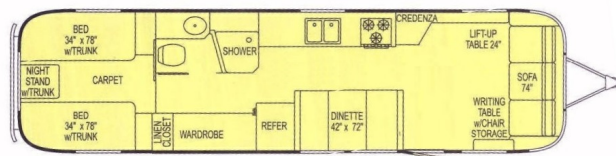

### SPECIFICATIONS

Year	2004
Manufacturer	AIRSTREAM
Brand	AIRSTREAM
Model	CLASSIC 34 TWIN
Type	Travel Trailer
Status	PreOwned
Stock #	7518A
Financing Available	✘
Warranty Available	✘
Suspension	N/A
Leveling	N/A
Exterior Length	34.0 ft.
Dry Weight	N/A lbs.
Sleeping Capacity	6 person(s)
Interior Colour	N/A
Exterior Colour	N/A
Slideouts	N/A