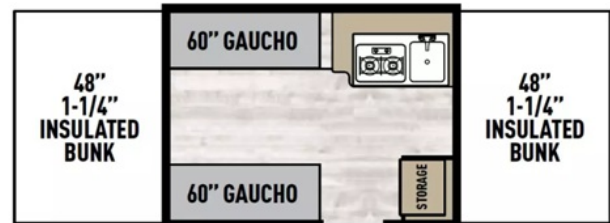

OPPOSING GAUCHOS

Disclaimer: Product information, pricing and photos are as accurate as possible and are subject to change without notice.

SELLING FEATURES

The all new Coachmen Clipper Camping Trailer has been engineered around one simple word... EASY! Easy to set up, easy to store, easy to use and most importantly, easy to enjoy!

The Coachmen Clipper provides a whole new dimension in camping trailers starting with the ease of towing created by our...

Powered by focusRV