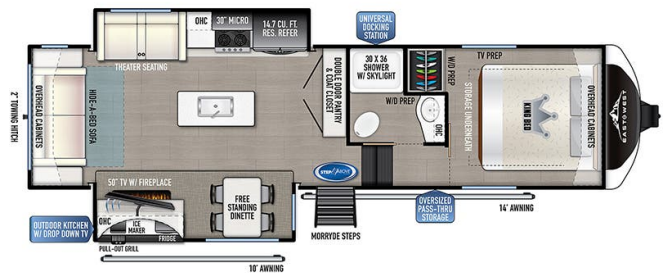

Originally \$74,995

\$333 Bi-Weekly

2023 FOREST RIVER Tandara 286RLOK

SPECIFICATIONS

Year	2023
Manufacturer	FOREST RIVER
Brand	Tandara
Model	286RLOK
Type	Fifth Wheel
Status	New
Stock #	N1310
Financing Available	✓
Warranty Available	✓
Suspension	N/A
Leveling	Automatic
Exterior Length	33.4 ft.
Dry Weight	10504 lbs.
Sleeping Capacity	4 person(s)
Interior Colour	Artisan Maple
Exterior Colour	Azdel
Slideouts	2

Disclaimer: Product information, pricing and photos are as accurate as possible and are subject to change without notice.

SELLING FEATURES

TANDARA, a mid-profile 5th wheel brand that is the perfect camping haven. This brand embodies quality, luxury and loaded features - standard. With its stylish artesian maple décor and quality construction, the TANDARA offers only the best-selling mid-profile floor plans in the industry so you can...

OPTIONS & EQUIPMENT

Awning	Fridge with 3 doors	Heating	2 Air Conditioning Unit(s)	Back Flush	Battery Tray	AC/DC Converter
Solid Surface Counter Tops	Enclosed Underbelly	Fireplace	Free Standing Table	Hide A Bed	LPG Detector	
Microwave	Monitor Panel	Outside Shower	Power Bath Vents	Rack and Ladder	Satellite Dish	
Smoke Detector	Solar Panel	Spare with Carrier	TV Antenna	Gas/Elec Water Heater 10	Outdoor Camp Kitchen	
Power Awning	Power Stabilizer jacks	Rear Camera Prep				