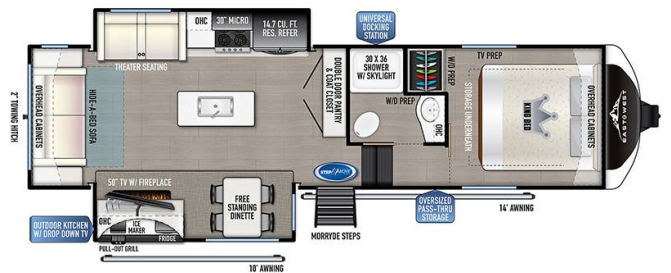

SPECIAL UNIT

2023 FOREST RIVER Tandara 286RLOK

SPECIFICATIONS

Year	2023
Manufacturer	FOREST RIVER
Brand	Tandara
Model	286RLOK
Type	Fifth Wheel
Status	New
Stock #	N1310
Financing Available	✓
Warranty Available	✓
Suspension	N/A
Leveling	Automatic
Exterior Length	33.4 ft.
Dry Weight	10504 lbs.
Sleeping Capacity	4 person(s)
Interior Colour	Artisan Maple
Exterior Colour	Azdel
Slideouts	2

Disclaimer: Product information, pricing and photos are as accurate as possible and are subject to change without notice.

SELLING FEATURES

TANDARA, a mid-profile 5th wheel brand that is the perfect camping haven. This brand embodies quality, luxury and loaded features - standard. With its stylish artesian maple décor and quality construction, the TANDARA offers only the best-selling mid-profile floor plans in the industry so you can...

OPTIONS & EQUIPMENT

Awning	Fridge with 3 doors	Heating	2 Air Conditioning Unit(s)	Back Flush	Battery Tray	AC/DC Converter
Solid Surface Counter Tops	Enclosed Underbelly	Fireplace	Free Standing Table	Hide A Bed	LPG Detector	
Microwave	Monitor Panel	Outside Shower	Power Bath Vents	Rack and Ladder	Satellite Dish	
Smoke Detector	Solar Panel	Spare with Carrier	TV Antenna	Gas/Elec Water Heater 10	Outdoor Camp Kitchen	
Power Awning	Power Stabilizer jacks	Rear Camera Prep				