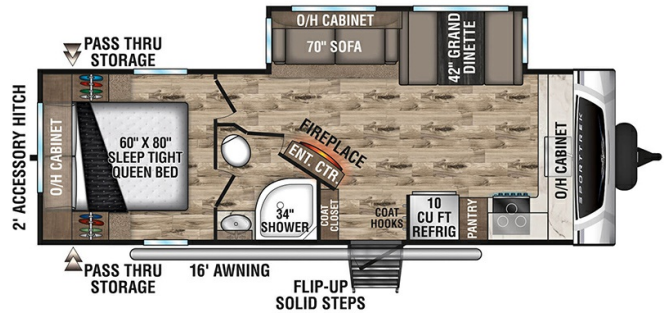

SPECIAL UNIT

\$49,995.00

Originally \$56,995

2023 VENTURE SPORTTREK 251VFK

SPECIFICATIONS

Year	2023
Manufacturer	VENTURE
Brand	SPORTTREK
Model	251VFK
Type	Travel Trailer
Status	New
Stock #	N050857
Suspension	N/A
Leveling	N/A
Exterior Length	28.9 ft.
Dry Weight	6160 lbs.
Sleeping Capacity	4 person(s)
Interior Colour	N/A
Exterior Colour	Fiberglass
Slideouts	1

Disclaimer: Product information, pricing and photos are as accurate as possible and are subject to change without notice.

SELLING FEATURES

Specifications and Features:

- Length (ft): 28'11"
- Width (ft): 8'0"
- Height (ft): 11'2"
- Interior Height (ft): 6'10"
- Dry Weight (lbs): 6160
- Payload Capacity (lbs): 1215
- Hitch Weight (lbs): 1010
- Number Of Fresh Water Holding Tanks: 1
- Total Fresh Water Tank Capacity (gal): 45
- Nu...