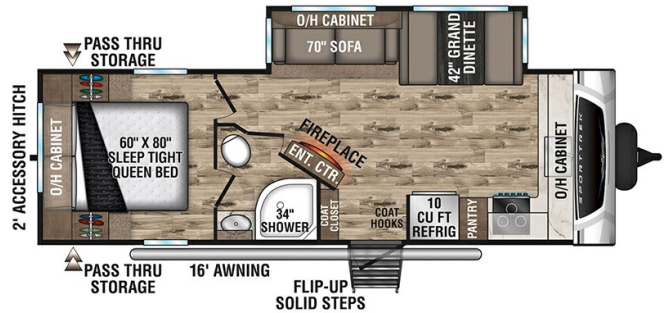

SPECIAL UNIT

\$49,995.00

Originally \$56,995

2023 VENTURE SPORTTREK 251VFK

SPECIFICATIONS

Year	2023
Manufacturer	VENTURE
Brand	SPORTTREK
Model	251VFK
Type	Travel Trailer
Status	New
Stock #	N050857
Suspension	N/A
Leveling	N/A
Exterior Length	28.9 ft.
Dry Weight	6160 lbs.
Sleeping Capacity	6 person(s)
Interior Colour	N/A
Exterior Colour	Fiberglass
Slideouts	1

Disclaimer: Product information, pricing and photos are as accurate as possible and are subject to change without notice.

SELLING FEATURES

Specifications and Features:

- Length (ft): 28'11"
- Width (ft): 8'0"
- Height (ft): 11'2"
- Interior Height (ft): 6'10"
- Dry Weight (lbs): 6160
- Payload Capacity (lbs): 1215
- Hitch Weight (lbs): 1010
- Number Of Fresh Water Holding Tanks: 1
- Total Fresh Water Tank Capacity (gal): 45
- Nu...