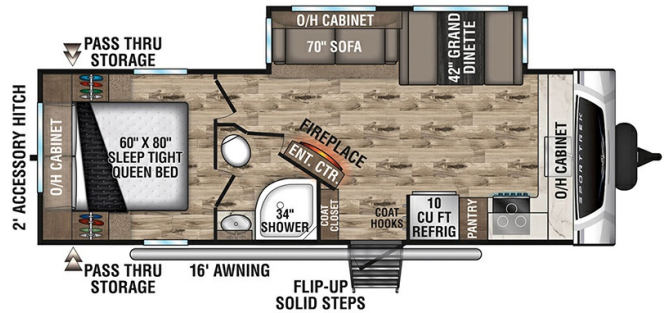

#### SPECIFICATIONS

Year	2023
Manufacturer	VENTURE
Brand	SPORTTREK
Model	ST251VFK
Type	Travel Trailer
Status	New
Stock #	N050857
Suspension	N/A
Leveling	N/A
Exterior Length	28.9 ft.
Dry Weight	6160 lbs.
Sleeping Capacity	6 person(s)
Interior Colour	N/A
Exterior Colour	Fiberglass
Slideouts	1

#### SELLING FEATURES

Specifications and Features:

- Length (ft): 28'11"
- Width (ft): 8'0"
- Height (ft): 11'2"
- Interior Height (ft): 6'10"
- Dry Weight (lbs): 6160
- Payload Capacity (lbs): 1215
- Hitch Weight (lbs): 1010
- Number Of Fresh Water Holding Tanks: 1
- Total Fresh Water Tank Capacity (gal): 45
- Nu...